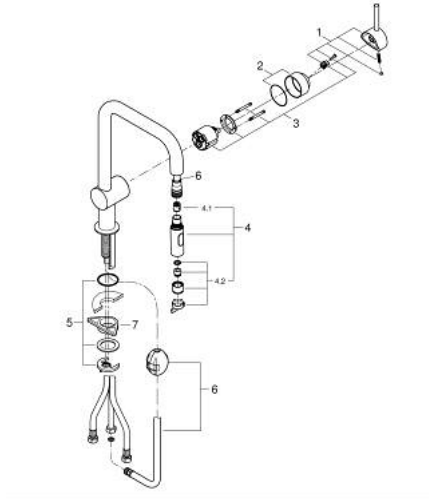

32 322 DC2 MINTA SINGLE-LEVER SINK MIXER 1/2"

PRODUCT DESCRIPTION

- Colour: Supersteel
- U-spout
- single hole installation
- GROHE LongLife finish
- GROHE SilkMove 46 mm ceramic cartridge
- Easy Docking Function guarantees easy retraction and smooth docking back to the starting position
- Pull-Out spout for greater flexibility
- Dual Spray - switch between laminar spray and SpeedClean shower jet using diverter
- adjustable flow rate limiter
- swivel tubular spout, swivel area 360°
- integrated non-return valve
- protected against backflow
- flexible connection hoses
- rapid installation system
- maximum flow rate (at 3 bar): 9 l/min

32 322 DC2 MINTA SINGLE-LEVER SINK MIXER 1/2"

SELECT SPARE PART: , June 2024 – now

- 1: Lever (Spare part-nr. 46015DC0)
- 2: Shield (Spare part-nr. 46025DC0)
- 3: Cartridge (Spare part-nr. 46048000)
- 4: Pull-Out spray (Spare part-nr. 48416DC0)
- 4.1: Non-return valve (Spare part-nr. 08565000)
- 4.2: Flow straightener (Spare part-nr. 48347000)
- 5: Shank mounting kit (Spare part-nr. 46345000)
- 6: Hose for sink mixer with pull-out dual spray or mousseur (Spare part-nr. 48293000)
- 7: Support plate (Spare part-nr. 05334000)