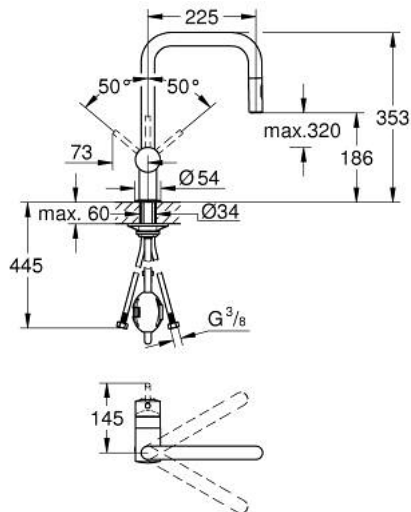

32 322 DC2 MINTA SINGLE-LEVER SINK MIXER 1/2"

PRODUCT DESCRIPTION

- Colour: Supersteel
- U-spout
- single hole installation
- GROHE LongLife finish
- GROHE SilkMove 46 mm ceramic cartridge
- Easy Docking Function guarantees easy retraction and smooth docking back to the starting position
- Pull-Out spout for greater flexibility
- Dual Spray - switch between laminar spray and SpeedClean shower jet using diverter
- adjustable flow rate limiter
- swivel tubular spout, swivel area 360°
- integrated non-return valve
- protected against backflow
- flexible connection hoses
- rapid installation system
- maximum flow rate (at 3 bar): 9 l/min

32 322 DC2 MINTA SINGLE-LEVER SINK MIXER 1/2"

SELECT SPARE PART: , June 2024 – now

- 1: Lever (Spare part-nr. 46015DC0)
- 2: Shield (Spare part-nr. 46025DC0)
- 3: Cartridge (Spare part-nr. 46048000)
- 4: Pull-Out spray (Spare part-nr. 48416DC0)
- 4.1: Non-return valve (Spare part-nr. 08565000)
- 4.2: Flow straightener (Spare part-nr. 48347000)
- 5: Shank mounting kit (Spare part-nr. 46345000)
- 6: Hose for sink mixer with pull-out dual spray or mousseur (Spare part-nr. 48293000)
- 7: Support plate (Spare part-nr. 05334000)