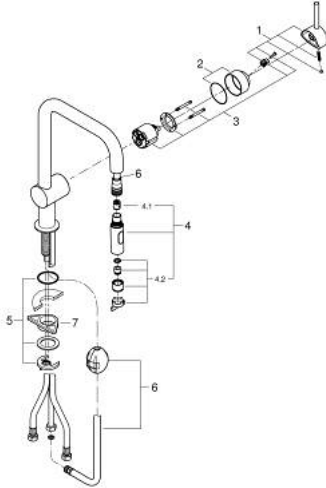

32 322 002 MINTA SINGLE-LEVER SINK MIXER 1/2"

PRODUCT DESCRIPTION

- Colour: chrome
- U-spout
- single hole installation
- GROHE LongLife finish
- GROHE SilkMove 46 mm ceramic cartridge
- Easy Docking Function guarantees easy retraction and smooth docking back to the starting position
- Pull-Out spout for greater flexibility
- Dual Spray - switch between laminar spray and SpeedClean shower jet using diverter
- automatic return to laminar spray
- adjustable flow rate limiter
- swivel tubular spout, swivel area 360°
- integrated non-return valve
- protected against backflow
- flexible connection hoses
- rapid installation system
- maximum flow rate (at 3 bar): 9 l/min

32 322 002 MINTA SINGLE-LEVER SINK MIXER 1/2"

SELECT SPARE PART: , June 2024 – now

- 1: Lever (Spare part-nr. 46015000)
- 2: Shield (Spare part-nr. 46025000)
- 3: Cartridge (Spare part-nr. 46048000)
- 4: Pull-Out spray (Spare part-nr. 48416000)
- 4.1: Non-return valve (Spare part-nr. 08565000)
- 4.2: Flow straightener (Spare part-nr. 48347000)
- 5: Shank mounting kit (Spare part-nr. 46345000)
- 6: Hose for sink mixer with pull-out dual spray or mousseur (Spare part-nr. 48293000)
- 7: Support plate (Spare part-nr. 05334000)