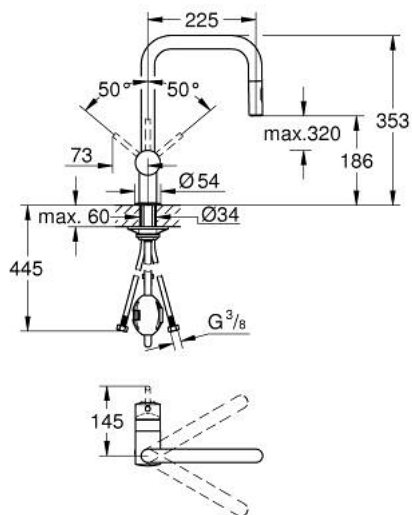

32 322 002 MINTA SINGLE-LEVER SINK MIXER 1/2"

PRODUCT DESCRIPTION

- Colour: chrome
- U-spout
- single hole installation
- GROHE LongLife finish
- GROHE SilkMove 46 mm ceramic cartridge
- Easy Docking Function guarantees easy retraction and smooth docking back to the starting position
- Pull-Out spout for greater flexibility
- Dual Spray - switch between laminar spray and SpeedClean shower jet using diverter
- automatic return to laminar spray
- adjustable flow rate limiter
- swivel tubular spout, swivel area 360°
- integrated non-return valve
- protected against backflow
- flexible connection hoses
- rapid installation system
- maximum flow rate (at 3 bar): 9 l/min

32 322 002 MINTA SINGLE-LEVER SINK MIXER 1/2"

SELECT SPARE PART: , June 2024 – now

- 1: Lever (Spare part-nr. 46015000)
- 2: Shield (Spare part-nr. 46025000)
- 3: Cartridge (Spare part-nr. 46048000)
- 4: Pull-Out spray (Spare part-nr. 48416000)
- 4.1: Non-return valve (Spare part-nr. 08565000)
- 4.2: Flow straightener (Spare part-nr. 48347000)
- 5: Shank mounting kit (Spare part-nr. 46345000)
- 6: Hose for sink mixer with pull-out dual spray or mousseur (Spare part-nr. 48293000)
- 7: Support plate (Spare part-nr. 05334000)