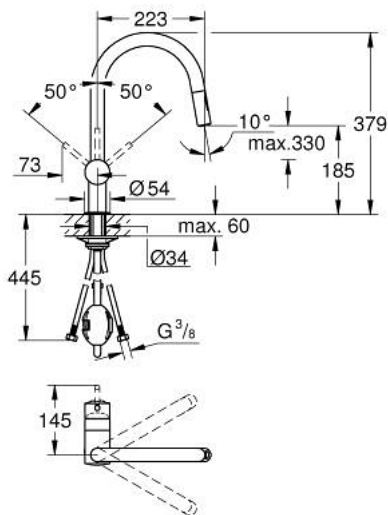

## 32 321 DC2 MINTA SINGLE-LEVER SINK MIXER 1/2"

### PRODUCT DESCRIPTION

- Colour: Supersteel
- C-spout
- single hole installation
- GROHE LongLife finish
- GROHE SilkMove 46 mm ceramic cartridge
- Easy Docking Function guarantees easy retraction and smooth docking back to the starting position
- Pull-Out spout for greater flexibility
- Dual Spray - switch between laminar spray and SpeedClean shower jet using diverter
- adjustable flow rate limiter
- swivel tubular spout, swivel area 360°
- integrated non-return valve
- protected against backflow
- flexible connection hoses
- rapid installation system
- maximum flow rate (at 3 bar): 9 l/min

## 32 321 DC2 MINTA SINGLE-LEVER SINK MIXER 1/2"

**SELECT SPARE PART:** , June 2024 – now

- 1: Lever (Spare part-nr. 46015DC0)
- 2: Shield (Spare part-nr. 46025DC0)
- 3: Cartridge (Spare part-nr. 46048000)
- 4: Pull-Out spray (Spare part-nr. 48416DC0)
- 4.1: Non-return valve (Spare part-nr. 08565000)
- 4.2: Flow straightener (Spare part-nr. 48347000)
- 5: Shank mounting kit (Spare part-nr. 46345000)
- 6: Hose for sink mixer with pull-out dual spray or mousseur (Spare part-nr. 48293000)
- 7: Support plate (Spare part-nr. 05334000)
- 8: Temperature limiter (Spare part-nr. 46375000)