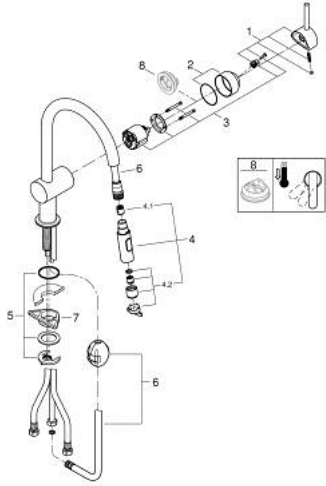

## 32 321 DC2 MINTA SINGLE-LEVER SINK MIXER 1/2"

### PRODUCT DESCRIPTION

- Colour: Supersteel
- C-spout
- single hole installation
- GROHE LongLife finish
- GROHE SilkMove 46 mm ceramic cartridge
- Easy Docking Function guarantees easy retraction and smooth docking back to the starting position
- Pull-Out spout for greater flexibility
- Dual Spray - switch between laminar spray and SpeedClean shower jet using diverter
- adjustable flow rate limiter
- swivel tubular spout, swivel area 360°
- integrated non-return valve
- protected against backflow
- flexible connection hoses
- rapid installation system
- maximum flow rate (at 3 bar): 9 l/min

## 32 321 DC2 MINTA SINGLE-LEVER SINK MIXER 1/2"

**SELECT SPARE PART:** , June 2024 – now

- 1: Lever (Spare part-nr. 46015DC0)
- 2: Shield (Spare part-nr. 46025DC0)
- 3: Cartridge (Spare part-nr. 46048000)
- 4: Pull-Out spray (Spare part-nr. 48416DC0)
- 4.1: Non-return valve (Spare part-nr. 08565000)
- 4.2: Flow straightener (Spare part-nr. 48347000)
- 5: Shank mounting kit (Spare part-nr. 46345000)
- 6: Hose for sink mixer with pull-out dual spray or mousseur (Spare part-nr. 48293000)
- 7: Support plate (Spare part-nr. 05334000)
- 8: Temperature limiter (Spare part-nr. 46375000)