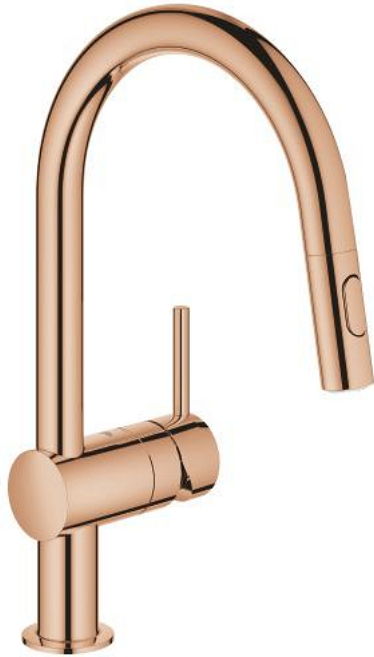

32 321 DA2 MINTA SINGLE-LEVER SINK MIXER 1/2"

PRODUCT DESCRIPTION

- Colour: warm sunset
- C-spout
- single hole installation
- GROHE LongLife finish
- GROHE SilkMove 46 mm ceramic cartridge
- Pull-Out spout for greater flexibility
- Easy Docking Function guarantees easy retraction and smooth docking back to the starting position
- Dual Spray - switch between laminar spray and SpeedClean shower jet using diverter
- adjustable flow rate limiter
- swivel tubular spout, swivel area 360°
- integrated non-return valve
- protected against backflow
- flexible connection hoses
- rapid installation system