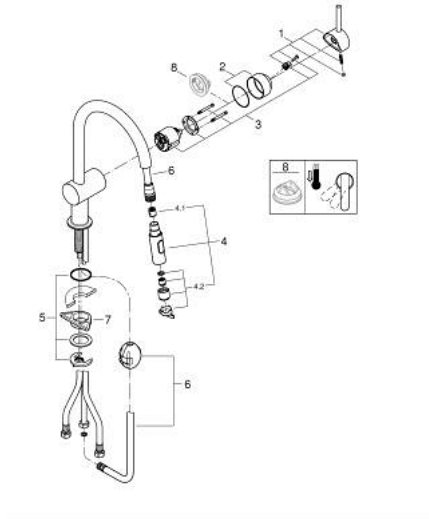

## 32 321 002 MINTA SINGLE-LEVER SINK MIXER 1/2"

### PRODUCT DESCRIPTION

- Colour: chrome
- C-spout
- single hole installation
- GROHE LongLife finish
- GROHE SilkMove 46 mm ceramic cartridge
- Easy Docking Function guarantees easy retraction and smooth docking back to the starting position
- Pull-Out spout for greater flexibility
- Dual Spray - switch between laminar spray and SpeedClean shower jet using diverter
- adjustable flow rate limiter
- swivel tubular spout, swivel area 360°
- integrated non-return valve
- protected against backflow
- flexible connection hoses
- rapid installation system
- maximum flow rate (at 3 bar): 9 l/min

## 32 321 002 MINTA SINGLE-LEVER SINK MIXER 1/2"

**SELECT SPARE PART:** , June 2024 – now

- 1: Lever (Spare part-nr. 46015000)
- 2: Shield (Spare part-nr. 46025000)
- 3: Cartridge (Spare part-nr. 46048000)
- 4: Pull-Out spray (Spare part-nr. 48416000)
- 4.1: Non-return valve (Spare part-nr. 08565000)
- 4.2: Flow straightener (Spare part-nr. 48347000)
- 5: Shank mounting kit (Spare part-nr. 46345000)
- 6: Hose for sink mixer with pull-out dual spray or mousseur (Spare part-nr. 48293000)
- 7: Support plate (Spare part-nr. 05334000)
- 8: Temperature limiter (Spare part-nr. 46375000)