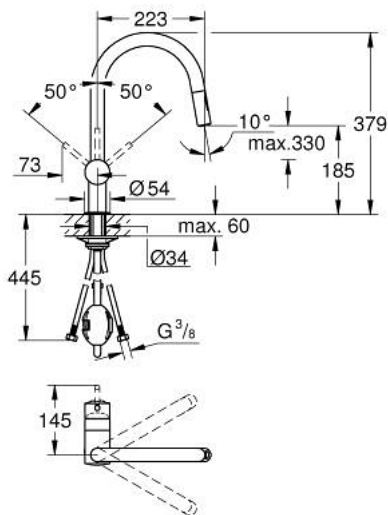

## 32 321 002 MINTA SINGLE-LEVER SINK MIXER 1/2"

### PRODUCT DESCRIPTION

- Colour: chrome
- C-spout
- single hole installation
- GROHE LongLife finish
- GROHE SilkMove 46 mm ceramic cartridge
- Easy Docking Function guarantees easy retraction and smooth docking back to the starting position
- Pull-Out spout for greater flexibility
- Dual Spray - switch between laminar spray and SpeedClean shower jet using diverter
- adjustable flow rate limiter
- swivel tubular spout, swivel area 360°
- integrated non-return valve
- protected against backflow
- flexible connection hoses
- rapid installation system
- maximum flow rate (at 3 bar): 9 l/min

## 32 321 002 MINTA SINGLE-LEVER SINK MIXER 1/2"

**SELECT SPARE PART:** , June 2024 – now

- 1: Lever (Spare part-nr. 46015000)
- 2: Shield (Spare part-nr. 46025000)
- 3: Cartridge (Spare part-nr. 46048000)
- 4: Pull-Out spray (Spare part-nr. 48416000)
- 4.1: Non-return valve (Spare part-nr. 08565000)
- 4.2: Flow straightener (Spare part-nr. 48347000)
- 5: Shank mounting kit (Spare part-nr. 46345000)
- 6: Hose for sink mixer with pull-out dual spray or mousseur (Spare part-nr. 48293000)
- 7: Support plate (Spare part-nr. 05334000)
- 8: Temperature limiter (Spare part-nr. 46375000)