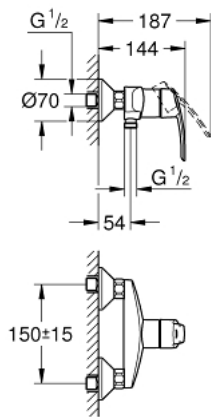

32 279 001 **START SINGLE-LEVER SHOWER MIXER**

PRODUCT DESCRIPTION

- Colour: chrome
- wall mounted
- metal lever
- GROHE SilkMove 35 mm ceramic cartridge
- with temperature limiter
- adjustable flow rate limiter
- GROHE LongLife finish
- shower outlet 1/2" with integrated non-return valve
- S-unions
- metal wall escutcheons
- protected against backflow

32 279 001 START SINGLE-LEVER SHOWER MIXER

SELECT SPARE PART: , November 2014 – now

- 1: Lever (Spare part-nr. 46898000)
 - 2: Shield (Spare part-nr. 46899000)
 - 3: Cartridge (Spare part-nr. 46374000)
 - 4: Screw joint (Spare part-nr. 45044000)
 - 5: S-union (Spare part-nr. 12075000)
 - 5.1: Ball seal dia. 9x6.8 mm (Spare part-nr. 0138600M)
 - 5.2: Escutcheon (Spare part-nr. 0221000M)
 - 6: Non-return valve (Spare part-nr. 08565000)
 - 7: Extension 3/4", 20 mm (Spare part-nr. 0713000M)*
 - 8: Socket spanner (Spare part-nr. 19332000)*
 - 9: Special spanner (Spare part-nr. 19377000)*
- * Optional accessories