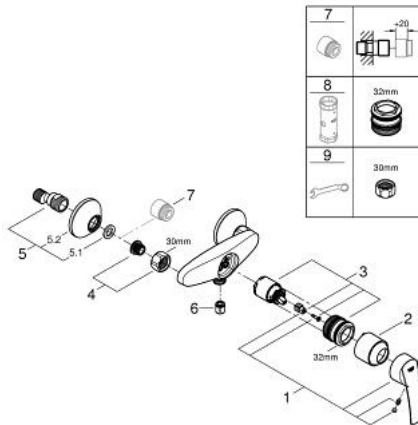

32 279 001 **START SINGLE-LEVER SHOWER MIXER**

PRODUCT DESCRIPTION

- Colour: chrome
- wall mounted
- metal lever
- GROHE SilkMove 35 mm ceramic cartridge
- with temperature limiter
- adjustable flow rate limiter
- GROHE LongLife finish
- shower outlet 1/2" with integrated non-return valve
- S-unions
- metal wall escutcheons
- protected against backflow

32 279 001 START SINGLE-LEVER SHOWER MIXER

SELECT SPARE PART: , November 2014 – now

- 1: Lever (Spare part-nr. 46898000)
 - 2: Shield (Spare part-nr. 46899000)
 - 3: Cartridge (Spare part-nr. 46374000)
 - 4: Screw joint (Spare part-nr. 45044000)
 - 5: S-union (Spare part-nr. 12075000)
 - 5.1: Ball seal dia. 9x6.8 mm (Spare part-nr. 0138600M)
 - 5.2: Escutcheon (Spare part-nr. 0221000M)
 - 6: Non-return valve (Spare part-nr. 08565000)
 - 7: Extension 3/4", 20 mm (Spare part-nr. 0713000M)*
 - 8: Socket spanner (Spare part-nr. 19332000)*
 - 9: Special spanner (Spare part-nr. 19377000)*
- * Optional accessories