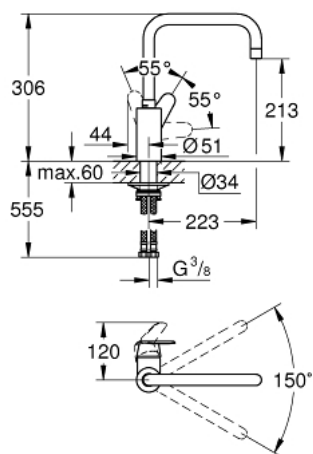

32 259 003 EURODISC COSMOPOLITAN SINGLE-LEVER SINK MIXER 1/2"

PRODUCT DESCRIPTION

- Colour: chrome
- high spout
- single hole installation
- GROHE LongLife finish
- GROHE SilkMove 35 mm ceramic cartridge
- Protected Water Ways no contact of water with lead or nickel inside the tap
- adjustable flow rate limiter
- swivel tubular spout, swivel area 150°
- mousseur
- flexible connection hoses
- metal fixation set
- maximum flow rate (at 3 bar): 10 l/min

32 259 003 **EURODISC COSMOPOLITAN SINGLE-LEVER SINK MIXER 1/2"**

SELECT SPARE PART: , April 2020 – now

- 1: Lever (Spare part-nr. 46741000)
 - 2: Mousseur (Spare part-nr. 48418000)
 - 3: Cartridge (Spare part-nr. 46374000)
 - 4: Mounting set (Spare part-nr. 48477000)
 - 5: Socket spanner (Spare part-nr. 19332000)*
- * Optional accessories