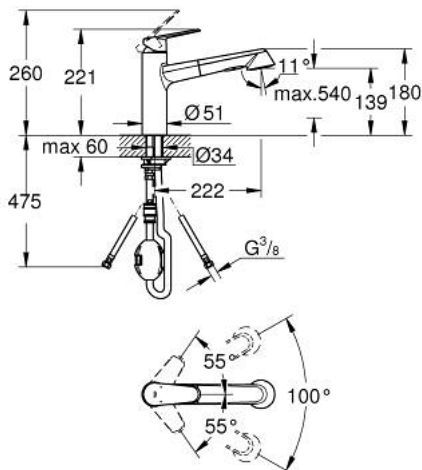

32 257 002 **EURODISC COSMOPOLITAN SINGLE-LEVER SINK MIXER 1/2"**

PRODUCT DESCRIPTION

- Colour: chrome
- medium spout
- single hole installation
- GROHE LongLife finish
- GROHE SilkMove 35 mm ceramic cartridge
- Pull-Out spray for greater flexibility
- Dual Spray - switch between laminar spray and shower jet
- automatic return to mousseur
- adjustable flow rate limiter
- swivel cast spout
- swivel area 100°
- protected against backflow
- flexible connection hoses
- rapid installation system
- maximum flow rate (at 3 bar): 11 l/min
- min. recommended pressure 1.0 bar

32 257 002 EURODISC COSMOPOLITAN SINGLE-LEVER SINK MIXER 1/2"

SELECT SPARE PART: , September 2023 – now

- 1: Lever (Spare part-nr. 46738000)
 - 2: Shield (Spare part-nr. 46492000)
 - 3: Screw ring (Spare part-nr. 46815000)
 - 4: Cartridge (Spare part-nr. 46374000)
 - 5: Pull-Out spray (Spare part-nr. 46769000)
 - 5.1: Mousseur (Spare part-nr. 46711000)
 - 5.2: Non-return valve (Spare part-nr. 08565000)
 - 5.3: Dirt strainer (Spare part-nr. 0676800M)
 - 6: Hose for sink mixer with pull-out dual spray or mousseur (Spare part-nr. 48293000)
 - 7: Repl. kit f. seal (Spare part-nr. 46760000)
 - 8: Shank mounting kit (Spare part-nr. 46346000)
 - 9: Snap coupling (Spare part-nr. 46338000)
 - 10: Support plate (Spare part-nr. 05334000)
 - 11: Socket spanner (Spare part-nr. 19332000)*
- * Optional accessories