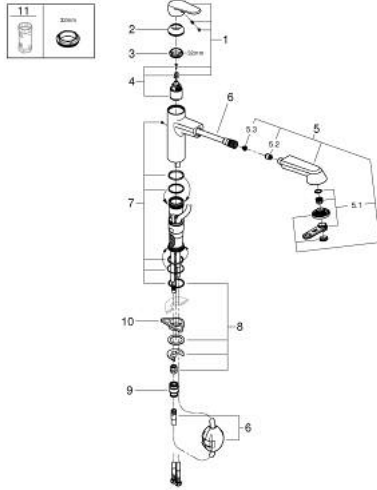

32 257 002 **EURODISC COSMOPOLITAN SINGLE-LEVER SINK MIXER 1/2"**

PRODUCT DESCRIPTION

- Colour: chrome
- medium spout
- single hole installation
- GROHE LongLife finish
- GROHE SilkMove 35 mm ceramic cartridge
- Pull-Out spray for greater flexibility
- Dual Spray - switch between laminar spray and shower jet
- automatic return to mousseur
- adjustable flow rate limiter
- swivel cast spout
- swivel area 100°
- protected against backflow
- flexible connection hoses
- rapid installation system
- maximum flow rate (at 3 bar): 11 l/min
- min. recommended pressure 1.0 bar

32 257 002 EURODISC COSMOPOLITAN SINGLE-LEVER SINK MIXER 1/2"

SELECT SPARE PART: , September 2023 – now

- 1: Lever (Spare part-nr. 46738000)
 - 2: Shield (Spare part-nr. 46492000)
 - 3: Screw ring (Spare part-nr. 46815000)
 - 4: Cartridge (Spare part-nr. 46374000)
 - 5: Pull-Out spray (Spare part-nr. 46769000)
 - 5.1: Mousseur (Spare part-nr. 46711000)
 - 5.2: Non-return valve (Spare part-nr. 08565000)
 - 5.3: Dirt strainer (Spare part-nr. 0676800M)
 - 6: Hose for sink mixer with pull-out dual spray or mousseur (Spare part-nr. 48293000)
 - 7: Repl. kit f. seal (Spare part-nr. 46760000)
 - 8: Shank mounting kit (Spare part-nr. 46346000)
 - 9: Snap coupling (Spare part-nr. 46338000)
 - 10: Support plate (Spare part-nr. 05334000)
 - 11: Socket spanner (Spare part-nr. 19332000)*
- * Optional accessories