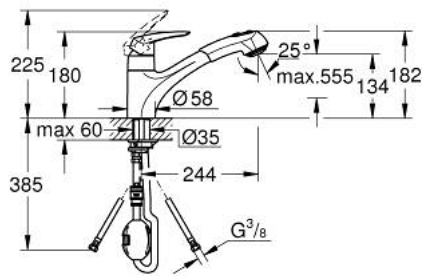

32 257 001 EURODISC SINGLE-LEVER SINK MIXER 1/2"

PRODUCT DESCRIPTION

- Colour: chrome
- low spout
- single hole installation
- GROHE LongLife finish
- GROHE SilkMove 35 mm ceramic cartridge
- Pull-Out spray for greater flexibility
- Dual Spray - switch between mousseur and SpeedClean shower jet using diverter
- adjustable flow rate limiter
- swivel cast spout
- swivel area 140°
- flexible connection hoses
- rapid installation system
- maximum flow rate (at 3 bar): 11.5 l/min
- min. recommended pressure 1.0 bar

32 257 001 EURODISC SINGLE-LEVER SINK MIXER 1/2"

SELECT SPARE PART: , November 2021 – now

- 1: Lever (Spare part-nr. 46568000)
- 2: Shield (Spare part-nr. 46716000)
- 3: Cartridge (Spare part-nr. 46374000)
- 4: Pull-Out spray (Spare part-nr. 46312IE0)
- 4.1: Mousseur (Spare part-nr. 13952000)
- 4.2: Non-return valve (Spare part-nr. 08565000)
- 4.3: Dirt strainer (Spare part-nr. 0676800M)
- 5: Hose for sink mixer with pull-out dual spray or mousseur (Spare part-nr. 48293000)
- 6: Shank mounting kit (Spare part-nr. 46346000)
- 7: Snap coupling (Spare part-nr. 46338000)
- 8: Support plate (Spare part-nr. 05334000)