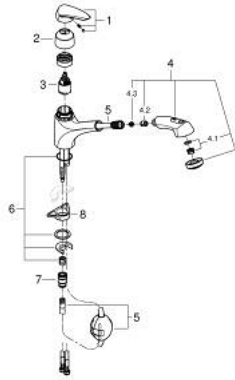

32 257 001 EURODISC SINGLE-LEVER SINK MIXER 1/2"

PRODUCT DESCRIPTION

- Colour: chrome
- low spout
- single hole installation
- GROHE LongLife finish
- GROHE SilkMove 35 mm ceramic cartridge
- Pull-Out spray for greater flexibility
- Dual Spray - switch between mousseur and SpeedClean shower jet using diverter
- adjustable flow rate limiter
- swivel cast spout
- swivel area 140°
- flexible connection hoses
- rapid installation system
- maximum flow rate (at 3 bar): 11.5 l/min
- min. recommended pressure 1.0 bar

32 257 001 EURODISC SINGLE-LEVER SINK MIXER 1/2"

SELECT SPARE PART: , November 2021 – now

- 1: Lever (Spare part-nr. 46568000)
- 2: Shield (Spare part-nr. 46716000)
- 3: Cartridge (Spare part-nr. 46374000)
- 4: Pull-Out spray (Spare part-nr. 46312IE0)
- 4.1: Mousseur (Spare part-nr. 13952000)
- 4.2: Non-return valve (Spare part-nr. 08565000)
- 4.3: Dirt strainer (Spare part-nr. 0676800M)
- 5: Hose for sink mixer with pull-out dual spray or mousseur (Spare part-nr. 48293000)
- 6: Shank mounting kit (Spare part-nr. 46346000)
- 7: Snap coupling (Spare part-nr. 46338000)
- 8: Support plate (Spare part-nr. 05334000)