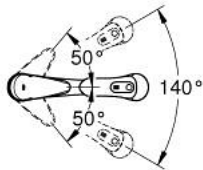

32 257 001 EURODISC SINGLE-LEVER SINK MIXER 1/2"

PRODUCT DESCRIPTION

- Colour: chrome
- low spout
- single hole installation
- GROHE LongLife finish
- GROHE SilkMove 35 mm ceramic cartridge
- Pull-Out spray for greater flexibility
- Dual Spray - switch between mousseur and SpeedClean shower jet using diverter
- adjustable flow rate limiter
- swivel cast spout
- swivel area 140°
- flexible connection hoses
- rapid installation system
- maximum flow rate (at 3 bar): 11.5 l/min
- min. recommended pressure 1.0 bar

32 257 001 EURODISC SINGLE-LEVER SINK MIXER 1/2"

SELECT SPARE PART: , November 2021 – now

- 1: Lever (Spare part-nr. 46568000)
- 2: Shield (Spare part-nr. 46716000)
- 3: Cartridge (Spare part-nr. 46374000)
- 4: Pull-Out spray (Spare part-nr. 46312IE0)
- 4.1: Mousseur (Spare part-nr. 13952000)
- 4.2: Non-return valve (Spare part-nr. 08565000)
- 4.3: Dirt strainer (Spare part-nr. 0676800M)
- 5: Hose for sink mixer with pull-out dual spray or mousseur (Spare part-nr. 48293000)
- 6: Shank mounting kit (Spare part-nr. 46346000)
- 7: Snap coupling (Spare part-nr. 46338000)
- 8: Support plate (Spare part-nr. 05334000)