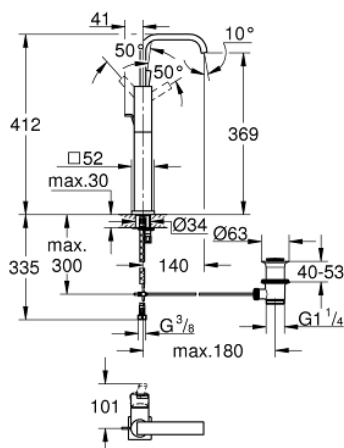

32 249 000 **ALLURE SINGLE-LEVER BASIN MIXER 1/2"**
XL-SIZE

PRODUCT DESCRIPTION

- Colour: chrome
- single hole installation
- for free-standing basins
- GROHE SilkMove 28 mm ceramic cartridge
- GROHE LongLife finish
- GROHE Water Saving 6.0 l/min. flow limiter
- rapid installation system
- mousseur
- U-spout
- pop-up waste set 1 1/4"
- flexible connection hoses

32 249 000 **ALLURE SINGLE-LEVER BASIN MIXER 1/2"**
XL-SIZE

SELECT SPARE PART: , March 2013 – now

- 1: Lever (Spare part-nr. 46610000)
- 2: Shield (Spare part-nr. 46581000)
- 3: Fitting ring (Spare part-nr. 07419000)
- 4: Cartridge (Spare part-nr. 46580000)
- 5: Pop-up rod (Spare part-nr. 46739000)
- 6: Shank mounting kit (Spare part-nr. 46671000)
- 7: Pop-up waste set 1 1/4" (Spare part-nr. 28910000)
- 7.1: Plug (Spare part-nr. 07182000)
- 7.2: Eccentric rod (Spare part-nr. 07052000)
- 8: Mousseur (Spare part-nr. 13220000)
- 9: Mounting wrench (Spare part-nr. 19017000)*
- 10: Eccentric rod (Spare part-nr. 07341000)*