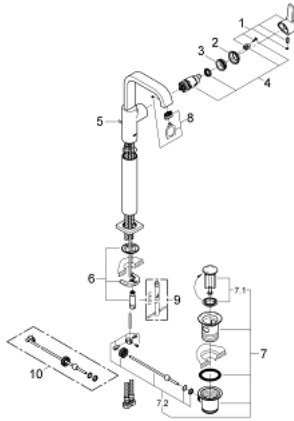

32 249 000 **ALLURE SINGLE-LEVER BASIN MIXER 1/2"**
XL-SIZE

PRODUCT DESCRIPTION

- Colour: chrome
- single hole installation
- for free-standing basins
- GROHE SilkMove 28 mm ceramic cartridge
- GROHE LongLife finish
- GROHE Water Saving 6.0 l/min. flow limiter
- rapid installation system
- mousseur
- U-spout
- pop-up waste set 1 1/4"
- flexible connection hoses

32 249 000 **ALLURE SINGLE-LEVER BASIN MIXER 1/2"**
XL-SIZE

SELECT SPARE PART: , March 2013 – now

- 1: Lever (Spare part-nr. 46610000)
- 2: Shield (Spare part-nr. 46581000)
- 3: Fitting ring (Spare part-nr. 07419000)
- 4: Cartridge (Spare part-nr. 46580000)
- 5: Pop-up rod (Spare part-nr. 46739000)
- 6: Shank mounting kit (Spare part-nr. 46671000)
- 7: Pop-up waste set 1 1/4" (Spare part-nr. 28910000)
- 7.1: Plug (Spare part-nr. 07182000)
- 7.2: Eccentric rod (Spare part-nr. 07052000)
- 8: Mousseur (Spare part-nr. 13220000)
- 9: Mounting wrench (Spare part-nr. 19017000)*
- 10: Eccentric rod (Spare part-nr. 07341000)*