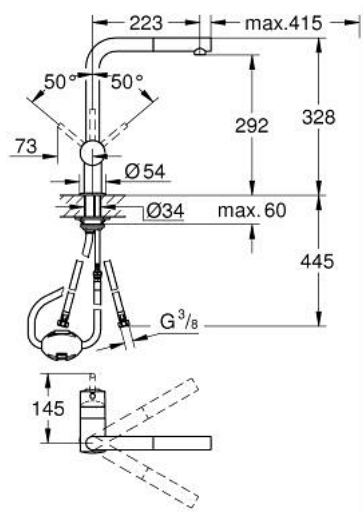

32 168 000 MINTA SINGLE-LEVER SINK MIXER 1/2"

PRODUCT DESCRIPTION

- Colour: chrome
- L-spout
- single hole installation
- GROHE LongLife finish
- GROHE SilkMove 46 mm ceramic cartridge
- Pull-Out spout for greater flexibility
- adjustable flow rate limiter
- swivel tubular spout, swivel area 360°
- integrated non-return valves
- protected against backflow
- flexible connection hoses
- rapid installation system
- maximum flow rate (at 3 bar): 10 l/min

32 168 000 MINTA SINGLE-LEVER SINK MIXER 1/2"

SELECT SPARE PART: , April 2024 – now

- 1: Lever (Spare part-nr. 46015000)
 - 2: Shield (Spare part-nr. 46025000)
 - 3: Cartridge (Spare part-nr. 46048000)
 - 4: Pull-Out spray (Spare part-nr. 46858000)
 - 4.1: Non-return valve (Spare part-nr. 08565000)
 - 4.2: Mousseur (Spare part-nr. 13967000)
 - 5: Shank mounting kit (Spare part-nr. 46345000)
 - 6: Hose for sink mixer with pull-out dual spray or mousseur (Spare part-nr. 48293000)
 - 7: Support plate (Spare part-nr. 05334000)
 - 8: Temperature limiter (Spare part-nr. 46375000)*
- * Optional accessories