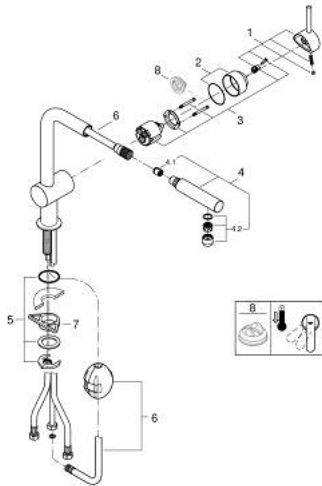

32 168 000 MINTA SINGLE-LEVER SINK MIXER 1/2"

PRODUCT DESCRIPTION

- Colour: chrome
- L-spout
- single hole installation
- GROHE LongLife finish
- GROHE SilkMove 46 mm ceramic cartridge
- Pull-Out spout for greater flexibility
- adjustable flow rate limiter
- swivel tubular spout, swivel area 360°
- integrated non-return valves
- protected against backflow
- flexible connection hoses
- rapid installation system
- maximum flow rate (at 3 bar): 10 l/min

32 168 000 MINTA SINGLE-LEVER SINK MIXER 1/2"

SELECT SPARE PART: , April 2024 – now

- 1: Lever (Spare part-nr. 46015000)
 - 2: Shield (Spare part-nr. 46025000)
 - 3: Cartridge (Spare part-nr. 46048000)
 - 4: Pull-Out spray (Spare part-nr. 46858000)
 - 4.1: Non-return valve (Spare part-nr. 08565000)
 - 4.2: Mousseur (Spare part-nr. 13967000)
 - 5: Shank mounting kit (Spare part-nr. 46345000)
 - 6: Hose for sink mixer with pull-out dual spray or mousseur (Spare part-nr. 48293000)
 - 7: Support plate (Spare part-nr. 05334000)
 - 8: Temperature limiter (Spare part-nr. 46375000)*
- * Optional accessories