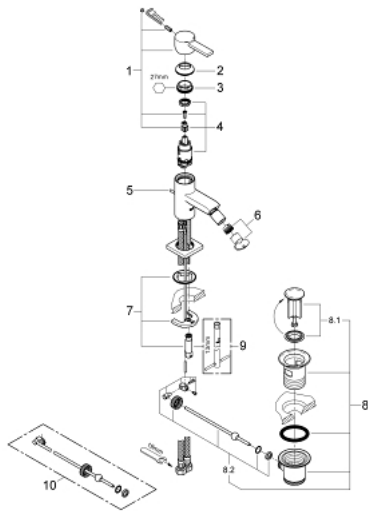

## 32 147 000 ALLURE SINGLE-LEVER BIDET MIXER M-SIZE

### PRODUCT DESCRIPTION

- Colour: chrome
- single hole installation
- GROHE SilkMove 28 mm ceramic cartridge
- GROHE LongLife finish
- rapid installation system
- ball-joint mousseur
- pop-up waste set 1 1/4"
- flexible connection hoses

### SELECT SPARE PART: , June 2005 – now

- 1: Lever (Spare part-nr. 46610000)
- 2: Shield (Spare part-nr. 46581000)
- 3: Fitting ring (Spare part-nr. 07419000)
- 4: Cartridge (Spare part-nr. 46580000)
- 5: Pop-up rod (Spare part-nr. 10769000)
- 6: Mousseur (Spare part-nr. 13989000)
- 7: Shank mounting kit (Spare part-nr. 46671000)
- 8: Pop-up waste set 1 1/4" (Spare part-nr. 28910000)
- 8.1: Plug (Spare part-nr. 07182000)
- 8.2: Eccentric rod (Spare part-nr. 07052000)
- 9: Mounting wrench (Spare part-nr. 19017000)\*
- 10: Eccentric rod (Spare part-nr. 07341000)\*