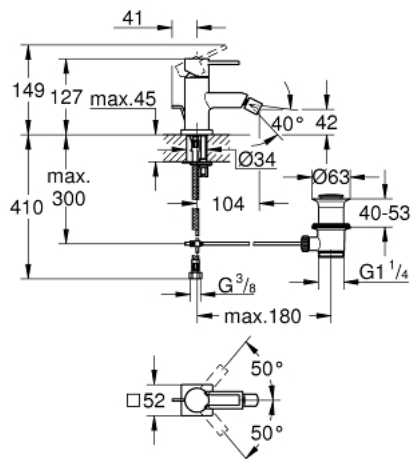

## 32 147 000 ALLURE SINGLE-LEVER BIDET MIXER M-SIZE

### PRODUCT DESCRIPTION

- Colour: chrome
- single hole installation
- GROHE SilkMove 28 mm ceramic cartridge
- GROHE LongLife finish
- rapid installation system
- ball-joint mousseur
- pop-up waste set 1 1/4"
- flexible connection hoses

### SELECT SPARE PART: , June 2005 – now

- 1: Lever (Spare part-nr. 46610000)
- 2: Shield (Spare part-nr. 46581000)
- 3: Fitting ring (Spare part-nr. 07419000)
- 4: Cartridge (Spare part-nr. 46580000)
- 5: Pop-up rod (Spare part-nr. 10769000)
- 6: Mousseur (Spare part-nr. 13989000)
- 7: Shank mounting kit (Spare part-nr. 46671000)
- 8: Pop-up waste set 1 1/4" (Spare part-nr. 28910000)
- 8.1: Plug (Spare part-nr. 07182000)
- 8.2: Eccentric rod (Spare part-nr. 07052000)
- 9: Mounting wrench (Spare part-nr. 19017000)\*
- 10: Eccentric rod (Spare part-nr. 07341000)\*