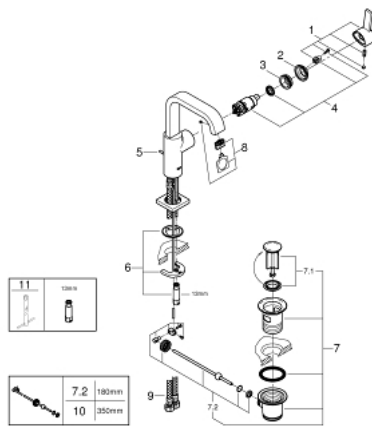

32 146 000 ALLURE SINGLE-LEVER BASIN MIXER 1/2" L-SIZE

PRODUCT DESCRIPTION

- Colour: chrome
- single hole installation
- GROHE SilkMove 28 mm ceramic cartridge
- GROHE LongLife finish
- GROHE Water Saving 6.0 l/min. flow limiter
- rapid installation system
- mousseur
- U-spout
- pop-up waste set 1 1/4"
- flexible connection hoses

32 146 000 **ALLURE SINGLE-LEVER BASIN MIXER 1/2"**
L-SIZE

SELECT SPARE PART: , July 2016 – now

- 1: Lever (Spare part-nr. 46610000)
- 2: Shield (Spare part-nr. 46581000)
- 3: Fitting ring (Spare part-nr. 07419000)
- 4: Cartridge (Spare part-nr. 46580000)
- 5: Pop-up rod (Spare part-nr. 46739000)
- 6: Shank mounting kit (Spare part-nr. 46671000)
- 7: Pop-up waste set 1 1/4" (Spare part-nr. 28910000)
- 7.1: Plug (Spare part-nr. 07182000)
- 7.2: Eccentric rod (Spare part-nr. 07052000)
- 8: Mousseur (Spare part-nr. 13220000)
- 9: Connection hose (Spare part-nr. 46255000)
- 10: Eccentric rod (Spare part-nr. 07341000)*
- 11: Mounting wrench (Spare part-nr. 19017000)*