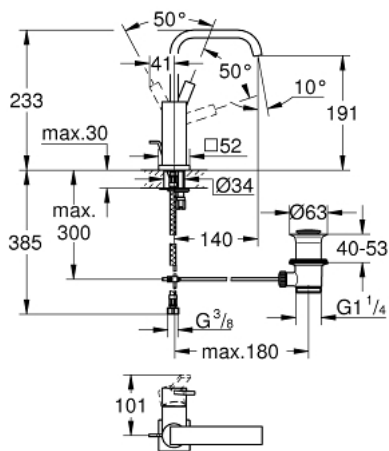

32 146 000 ALLURE SINGLE-LEVER BASIN MIXER 1/2" L-SIZE

PRODUCT DESCRIPTION

- Colour: chrome
- single hole installation
- GROHE SilkMove 28 mm ceramic cartridge
- GROHE LongLife finish
- GROHE Water Saving 6.0 l/min. flow limiter
- rapid installation system
- mousseur
- U-spout
- pop-up waste set 1 1/4"
- flexible connection hoses

32 146 000 **ALLURE SINGLE-LEVER BASIN MIXER 1/2"**
L-SIZE

SELECT SPARE PART: , July 2016 – now

- 1: Lever (Spare part-nr. 46610000)
- 2: Shield (Spare part-nr. 46581000)
- 3: Fitting ring (Spare part-nr. 07419000)
- 4: Cartridge (Spare part-nr. 46580000)
- 5: Pop-up rod (Spare part-nr. 46739000)
- 6: Shank mounting kit (Spare part-nr. 46671000)
- 7: Pop-up waste set 1 1/4" (Spare part-nr. 28910000)
- 7.1: Plug (Spare part-nr. 07182000)
- 7.2: Eccentric rod (Spare part-nr. 07052000)
- 8: Mousseur (Spare part-nr. 13220000)
- 9: Connection hose (Spare part-nr. 46255000)
- 10: Eccentric rod (Spare part-nr. 07341000)*
- 11: Mounting wrench (Spare part-nr. 19017000)*