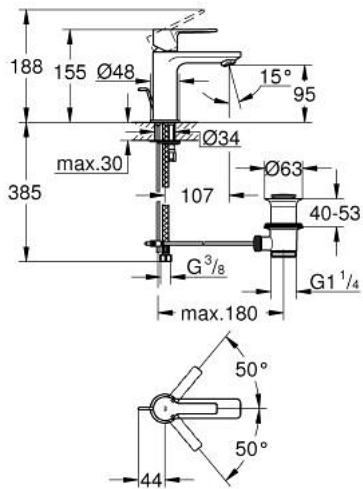

32 109 DC1 LINEARE SINGLE-LEVER BASIN MIXER XS-SIZE

PRODUCT DESCRIPTION

- Colour: Supersteel
- single hole installation
- metal lever
- GROHE SilkMove 28 mm ceramic cartridge
- with temperature limiter
- GROHE LongLife finish
- GROHE EcoJoy - less water, perfect flow
- maximum flow rate (at 3 bar): 5 l/min
- SpeedClean mousseur
- GROHE FastFixation Plus installation system
- pop-up waste set 1 1/4"
- flexible connection hoses

32 109 DC1 LINEARE SINGLE-LEVER BASIN MIXER XS-SIZE

SELECT SPARE PART: , September 2016 – now

- 1: Lever (Spare part-nr. 46980DC0)
- 2: Shield (Spare part-nr. 46581DC0)
- 3: Fitting ring (Spare part-nr. 07419000)
- 4: Cartridge (Spare part-nr. 46580000)
- 5: Mousseur (Spare part-nr. 48159DC0)
- 6: Pop-up rod (Spare part-nr. 46739EN0)
- 7: Shank mounting kit (Spare part-nr. 46645000)
- 8: Pop-up waste set 1 1/4" (Spare part-nr. 28910DC0)
- 8.1: Plug (Spare part-nr. 07182DC0)
- 8.2: Eccentric rod (Spare part-nr. 07052000)
- 9: Mounting wrench (Spare part-nr. 19017000)*
- 10: Eccentric rod (Spare part-nr. 07341000)*