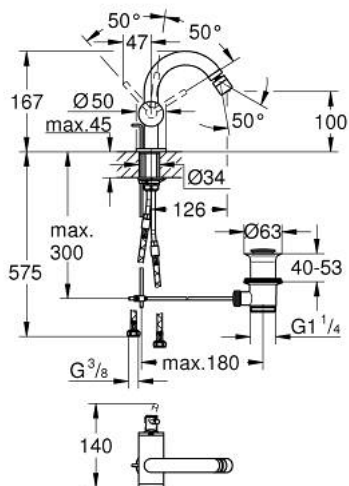

32 108 DC3 ATRIO SINGLE-LEVER BIDET MIXER M-SIZE

PRODUCT DESCRIPTION

- Colour: Supersteel
- single hole installation
- GROHE SilkMove 28 mm ceramic cartridge
- GROHE LongLife finish
- rapid installation system
- tubular C-spout with ball-joint mousseur
- pop-up waste set 1 1/4"
- flexible connection hoses

32 108 DC3 ATRIO SINGLE-LEVER BIDET MIXER M-SIZE

SELECT SPARE PART: , April 2017 – now

- 1: Pop-up rod (Spare part-nr. 65196EN0)
- 2: Cartridge (Spare part-nr. 46963000)
- 3: Fitting ring (Spare part-nr. 07419000)
- 4: Mousseur (Spare part-nr. 06574DC0)
- 5: Shank fastening assembly (Spare part-nr. 48409000)
- 6: Pop-up waste set 1 1/4" (Spare part-nr. 28910DC0)
- 6.1: Plug (Spare part-nr. 07182DC0)
- 6.2: Eccentric rod (Spare part-nr. 07052000)
- 7: Eccentric rod (Spare part-nr. 07341000)*