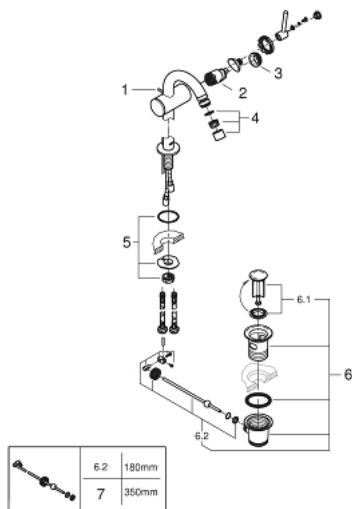

32 108 DC3 ATRIO SINGLE-LEVER BIDET MIXER M-SIZE

PRODUCT DESCRIPTION

- Colour: Supersteel
- single hole installation
- GROHE SilkMove 28 mm ceramic cartridge
- GROHE LongLife finish
- rapid installation system
- tubular C-spout with ball-joint mousseur
- pop-up waste set 1 1/4"
- flexible connection hoses

32 108 DC3 ATRIO SINGLE-LEVER BIDET MIXER M-SIZE

SELECT SPARE PART: , April 2017 – now

- 1: Pop-up rod (Spare part-nr. 65196EN0)
- 2: Cartridge (Spare part-nr. 46963000)
- 3: Fitting ring (Spare part-nr. 07419000)
- 4: Mousseur (Spare part-nr. 06574DC0)
- 5: Shank fastening assembly (Spare part-nr. 48409000)
- 6: Pop-up waste set 1 1/4" (Spare part-nr. 28910DC0)
- 6.1: Plug (Spare part-nr. 07182DC0)
- 6.2: Eccentric rod (Spare part-nr. 07052000)
- 7: Eccentric rod (Spare part-nr. 07341000)*