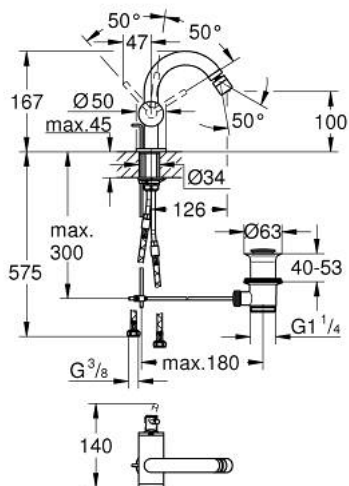

32 108 003 ATRIO SINGLE-LEVER BIDET MIXER M-SIZE

PRODUCT DESCRIPTION

- Colour: chrome
- single hole installation
- GROHE SilkMove 28 mm ceramic cartridge
- with temperature limiter
- GROHE LongLife finish
- rapid installation system
- tubular C-spout with ball-joint mousseur
- pop-up waste set 1 1/4"
- flexible connection hoses

32 108 003 ATRIO SINGLE-LEVER BIDET MIXER M-SIZE

SELECT SPARE PART: , April 2017 – now

- 1: Pop-up rod (Spare part-nr. 65196000)
- 2: Cartridge (Spare part-nr. 46963000)
- 3: Fitting ring (Spare part-nr. 07419000)
- 4: Mousseur (Spare part-nr. 06574000)
- 5: Shank fastening assembly (Spare part-nr. 48409000)
- 6: Pop-up waste set 1 1/4" (Spare part-nr. 28910000)
- 6.1: Plug (Spare part-nr. 07182000)
- 6.2: Eccentric rod (Spare part-nr. 07052000)
- 7: Eccentric rod (Spare part-nr. 07341000)*