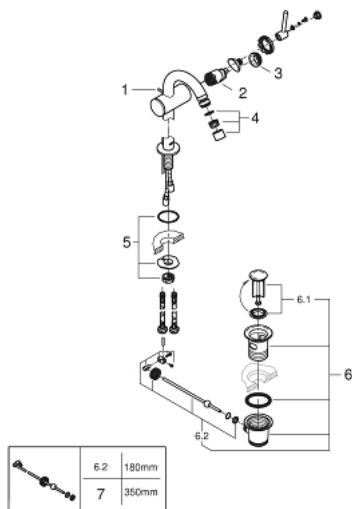

32 108 003 ATRIO SINGLE-LEVER BIDET MIXER M-SIZE

PRODUCT DESCRIPTION

- Colour: chrome
- single hole installation
- GROHE SilkMove 28 mm ceramic cartridge
- with temperature limiter
- GROHE LongLife finish
- rapid installation system
- tubular C-spout with ball-joint mousseur
- pop-up waste set 1 1/4"
- flexible connection hoses

32 108 003 ATRIO SINGLE-LEVER BIDET MIXER M-SIZE

SELECT SPARE PART: , April 2017 – now

- 1: Pop-up rod (Spare part-nr. 65196000)
- 2: Cartridge (Spare part-nr. 46963000)
- 3: Fitting ring (Spare part-nr. 07419000)
- 4: Mousseur (Spare part-nr. 06574000)
- 5: Shank fastening assembly (Spare part-nr. 48409000)
- 6: Pop-up waste set 1 1/4" (Spare part-nr. 28910000)
- 6.1: Plug (Spare part-nr. 07182000)
- 6.2: Eccentric rod (Spare part-nr. 07052000)
- 7: Eccentric rod (Spare part-nr. 07341000)*