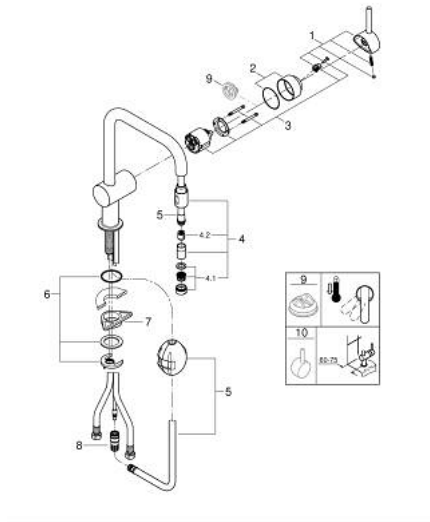

## 32 067 00C MINTA SINGLE-LEVER SINK MIXER 1/2"

### PRODUCT DESCRIPTION

- Colour: chrome
- U-spout
- single hole installation
- GROHE LongLife finish
- GROHE SilkMove 46 mm ceramic cartridge
- Pull-Out spout for greater flexibility
- adjustable flow rate limiter
- swivel tubular spout, swivel area 360°
- integrated non-return valves
- protected against backflow
- flexible connection hoses
- rapid installation system
- min. recommended pressure 1.0 bar

## 32 067 00C MINTA SINGLE-LEVER SINK MIXER 1/2"

**SELECT SPARE PART:** , January 2025 – now

- 1: Lever (Spare part-nr. 46015000)
  - 2: Shield (Spare part-nr. 46025000)
  - 3: Cartridge (Spare part-nr. 46048000)
  - 4: Pull-Out spray (Spare part-nr. 46925000)
  - 4.1: Mousseur (Spare part-nr. 13952000)
  - 4.2: Non-return valve (Spare part-nr. 08565000)
  - 5: Hose for sink mixer with pull-out dual spray or mousseur (Spare part-nr. 48293000)
  - 6: Shank mounting kit (Spare part-nr. 46345000)
  - 6.1: Support plate (Spare part-nr. 05334000)
  - 7: Support plate (Spare part-nr. 05334000)
  - 8: Snap coupling (Spare part-nr. 64999000)
  - 9: Temperature limiter (Spare part-nr. 46375000)\*
- \* Optional accessories