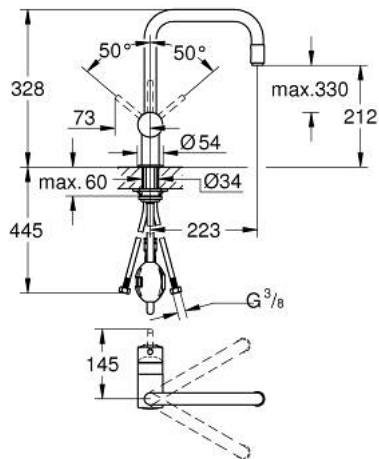

## 32 067 00C MINTA SINGLE-LEVER SINK MIXER 1/2"

### PRODUCT DESCRIPTION

- Colour: chrome
- U-spout
- single hole installation
- GROHE LongLife finish
- GROHE SilkMove 46 mm ceramic cartridge
- Pull-Out spout for greater flexibility
- adjustable flow rate limiter
- swivel tubular spout, swivel area 360°
- integrated non-return valves
- protected against backflow
- flexible connection hoses
- rapid installation system
- min. recommended pressure 1.0 bar

## 32 067 00C MINTA SINGLE-LEVER SINK MIXER 1/2"

**SELECT SPARE PART:** , January 2025 – now

- 1: Lever (Spare part-nr. 46015000)
  - 2: Shield (Spare part-nr. 46025000)
  - 3: Cartridge (Spare part-nr. 46048000)
  - 4: Pull-Out spray (Spare part-nr. 46925000)
  - 4.1: Mousseur (Spare part-nr. 13952000)
  - 4.2: Non-return valve (Spare part-nr. 08565000)
  - 5: Hose for sink mixer with pull-out dual spray or mousseur (Spare part-nr. 48293000)
  - 6: Shank mounting kit (Spare part-nr. 46345000)
  - 6.1: Support plate (Spare part-nr. 05334000)
  - 7: Support plate (Spare part-nr. 05334000)
  - 8: Snap coupling (Spare part-nr. 64999000)
  - 9: Temperature limiter (Spare part-nr. 46375000)\*
- \* Optional accessories