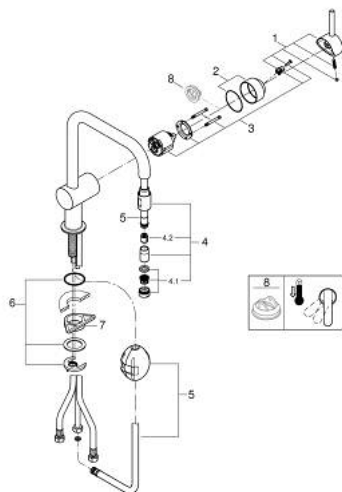

32 067 000 MINTA SINGLE-LEVER SINK MIXER 1/2"

PRODUCT DESCRIPTION

- Colour: chrome
- U-spout
- single hole installation
- GROHE LongLife finish
- GROHE SilkMove 46 mm ceramic cartridge
- Pull-Out spout for greater flexibility
- adjustable flow rate limiter
- swivel tubular spout, swivel area 360°
- integrated non-return valves
- protected against backflow
- flexible connection hoses
- rapid installation system
- maximum flow rate (at 3 bar): 10.5 l/min
- min. recommended pressure 1.0 bar

32 067 000 MINTA SINGLE-LEVER SINK MIXER 1/2"

SELECT SPARE PART: , June 2024 – now

- 1: Lever (Spare part-nr. 46015000)
 - 2: Shield (Spare part-nr. 46025000)
 - 3: Cartridge (Spare part-nr. 46048000)
 - 4: Pull-Out spray (Spare part-nr. 46925000)
 - 4.1: Mousseur (Spare part-nr. 13952000)
 - 4.2: Non-return valve (Spare part-nr. 08565000)
 - 5: Hose for sink mixer with pull-out dual spray or mousseur (Spare part-nr. 48293000)
 - 6: Shank mounting kit (Spare part-nr. 46345000)
 - 7: Support plate (Spare part-nr. 05334000)
 - 8: Temperature limiter (Spare part-nr. 46375000)*
- * Optional accessories