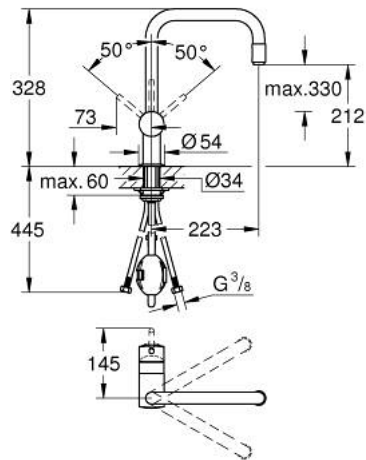

32 067 000 MINTA SINGLE-LEVER SINK MIXER 1/2"

PRODUCT DESCRIPTION

- Colour: chrome
- U-spout
- single hole installation
- GROHE LongLife finish
- GROHE SilkMove 46 mm ceramic cartridge
- Pull-Out spout for greater flexibility
- adjustable flow rate limiter
- swivel tubular spout, swivel area 360°
- integrated non-return valves
- protected against backflow
- flexible connection hoses
- rapid installation system
- maximum flow rate (at 3 bar): 10.5 l/min
- min. recommended pressure 1.0 bar

32 067 000 MINTA SINGLE-LEVER SINK MIXER 1/2"

SELECT SPARE PART: , June 2024 – now

- 1: Lever (Spare part-nr. 46015000)
 - 2: Shield (Spare part-nr. 46025000)
 - 3: Cartridge (Spare part-nr. 46048000)
 - 4: Pull-Out spray (Spare part-nr. 46925000)
 - 4.1: Mousseur (Spare part-nr. 13952000)
 - 4.2: Non-return valve (Spare part-nr. 08565000)
 - 5: Hose for sink mixer with pull-out dual spray or mousseur (Spare part-nr. 48293000)
 - 6: Shank mounting kit (Spare part-nr. 46345000)
 - 7: Support plate (Spare part-nr. 05334000)
 - 8: Temperature limiter (Spare part-nr. 46375000)*
- * Optional accessories