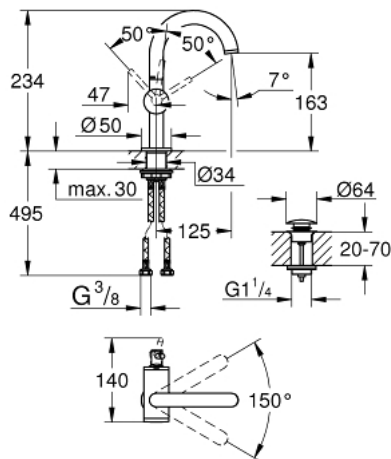

## 32 043 DC3 ATRIO SINGLE-LEVER BASIN MIXER 1/2" M-SIZE

### PRODUCT DESCRIPTION

- Colour: Supersteel
- single hole installation
- GROHE SilkMove 28 mm ceramic cartridge
- with temperature limiter
- GROHE LongLife finish
- GROHE EcoJoy 5.7 l/min laminar mousseur
- swivel tubular C-spout with mousseur
- stop limiter
- Push-open waste set 1 1/4"
- flexible connection hoses

## 32 043 DC3 ATRIO SINGLE-LEVER BASIN MIXER 1/2" M-SIZE

**SELECT SPARE PART:** , April 2017 – now

- 1: Safety ring (Spare part-nr. 4826600M)
- 2: Flow straightener (Spare part-nr. 48408000)
- 3: Sealing washer (Spare part-nr. 0128500M)
- 4: Fitting ring (Spare part-nr. 07419000)
- 5: Cartridge (Spare part-nr. 46963000)
- 6: Shank fastening assembly (Spare part-nr. 48384000)
- 7: Pop-up waste set (Spare part-nr. 65807DC0)