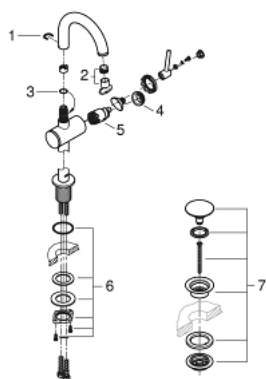

## 32 043 DC3 ATRIO SINGLE-LEVER BASIN MIXER 1/2" M-SIZE

### PRODUCT DESCRIPTION

- Colour: Supersteel
- single hole installation
- GROHE SilkMove 28 mm ceramic cartridge
- with temperature limiter
- GROHE LongLife finish
- GROHE EcoJoy 5.7 l/min laminar mousseur
- swivel tubular C-spout with mousseur
- stop limiter
- Push-open waste set 1 1/4"
- flexible connection hoses

## 32 043 DC3 ATRIO SINGLE-LEVER BASIN MIXER 1/2" M-SIZE

**SELECT SPARE PART:** , April 2017 – now

- 1: Safety ring (Spare part-nr. 4826600M)
- 2: Flow straightener (Spare part-nr. 48408000)
- 3: Sealing washer (Spare part-nr. 0128500M)
- 4: Fitting ring (Spare part-nr. 07419000)
- 5: Cartridge (Spare part-nr. 46963000)
- 6: Shank fastening assembly (Spare part-nr. 48384000)
- 7: Pop-up waste set (Spare part-nr. 65807DC0)