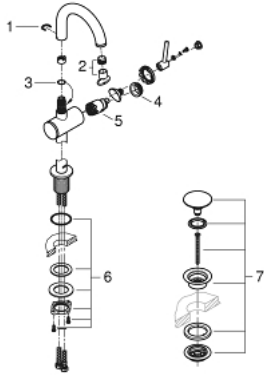

32 043 AL3 ATRIO SINGLE-LEVER BASIN MIXER 1/2" M-SIZE

PRODUCT DESCRIPTION

- Colour: brushed hard graphite
- single hole installation
- GROHE SilkMove 28 mm ceramic cartridge
- with temperature limiter
- GROHE LongLife finish
- GROHE EcoJoy 5.7 l/min laminar mousseur
- swivel tubular C-spout with mousseur
- stop limiter
- Push-open waste set 1 1/4"
- flexible connection hoses

32 043 AL3 ATRIO SINGLE-LEVER BASIN MIXER 1/2" M-SIZE

SELECT SPARE PART: , April 2017 – now

- 1: Safety ring (Spare part-nr. 4826600M)
- 2: Flow straightener (Spare part-nr. 48408000)
- 3: Sealing washer (Spare part-nr. 0128500M)
- 4: Fitting ring (Spare part-nr. 07419000)
- 5: Cartridge (Spare part-nr. 46963000)
- 6: Shank fastening assembly (Spare part-nr. 48384000)
- 7: Waste set with push-open plug (Spare part-nr. 65807AL0)