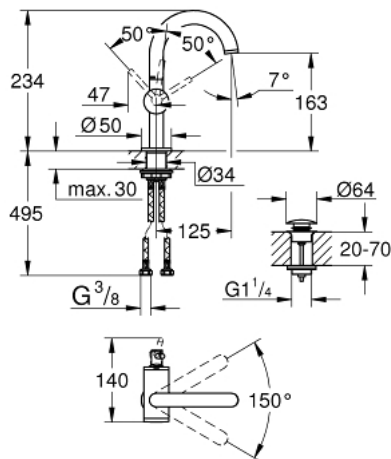

32 043 AL3 ATRIO SINGLE-LEVER BASIN MIXER 1/2" M-SIZE

PRODUCT DESCRIPTION

- Colour: brushed hard graphite
- single hole installation
- GROHE SilkMove 28 mm ceramic cartridge
- with temperature limiter
- GROHE LongLife finish
- GROHE EcoJoy 5.7 l/min laminar mousseur
- swivel tubular C-spout with mousseur
- stop limiter
- Push-open waste set 1 1/4"
- flexible connection hoses

32 043 AL3 ATRIO SINGLE-LEVER BASIN MIXER 1/2" M-SIZE

SELECT SPARE PART: , April 2017 – now

- 1: Safety ring (Spare part-nr. 4826600M)
- 2: Flow straightener (Spare part-nr. 48408000)
- 3: Sealing washer (Spare part-nr. 0128500M)
- 4: Fitting ring (Spare part-nr. 07419000)
- 5: Cartridge (Spare part-nr. 46963000)
- 6: Shank fastening assembly (Spare part-nr. 48384000)
- 7: Waste set with push-open plug (Spare part-nr. 65807AL0)