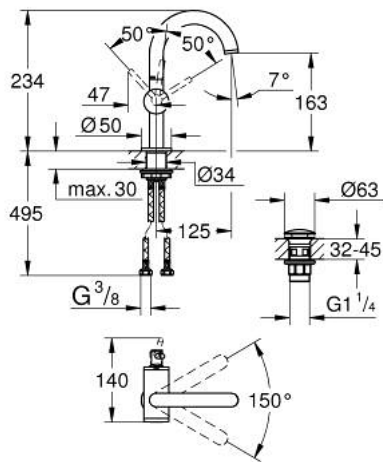

32 043 003 **ATRIO SINGLE-LEVER BASIN MIXER 1/2"**
M-SIZE

PRODUCT DESCRIPTION

- Colour: chrome
- single hole installation
- GROHE SilkMove 28 mm ceramic cartridge
- with temperature limiter
- GROHE LongLife finish
- GROHE EcoJoy 5.7 l/min laminar mousseur
- swivel tubular C-spout with mousseur
- stop limiter
- Push-open waste set 1 1/4"
- flexible connection hoses

32 043 003 **ATRIO SINGLE-LEVER BASIN MIXER 1/2"**
M-SIZE

SELECT SPARE PART: , April 2017 – now

- 1: Safety ring (Spare part-nr. 4826600M)
- 2: Flow straightener (Spare part-nr. 48408000)
- 3: Sealing washer (Spare part-nr. 0128500M)
- 4: Fitting ring (Spare part-nr. 07419000)
- 5: Cartridge (Spare part-nr. 46963000)
- 6: Shank fastening assembly (Spare part-nr. 48384000)
- 7: Pop-up waste set (Spare part-nr. 65807000)