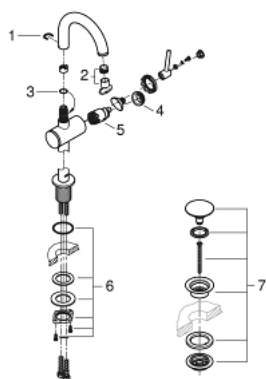

32 043 003 **ATRIO SINGLE-LEVER BASIN MIXER 1/2"**
M-SIZE

PRODUCT DESCRIPTION

- Colour: chrome
- single hole installation
- GROHE SilkMove 28 mm ceramic cartridge
- with temperature limiter
- GROHE LongLife finish
- GROHE EcoJoy 5.7 l/min laminar mousseur
- swivel tubular C-spout with mousseur
- stop limiter
- Push-open waste set 1 1/4"
- flexible connection hoses

32 043 003 **ATRIO SINGLE-LEVER BASIN MIXER 1/2"**
M-SIZE

SELECT SPARE PART: , April 2017 – now

- 1: Safety ring (Spare part-nr. 4826600M)
- 2: Flow straightener (Spare part-nr. 48408000)
- 3: Sealing washer (Spare part-nr. 0128500M)
- 4: Fitting ring (Spare part-nr. 07419000)
- 5: Cartridge (Spare part-nr. 46963000)
- 6: Shank fastening assembly (Spare part-nr. 48384000)
- 7: Pop-up waste set (Spare part-nr. 65807000)