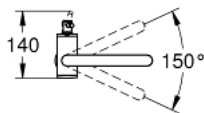

32 042 DC3 ATRIO SINGLE-LEVER BASIN MIXER 1/2" L-SIZE

PRODUCT DESCRIPTION

- Colour: Supersteel
- single hole installation
- GROHE SilkMove 28 mm ceramic cartridge
- with temperature limiter
- GROHE LongLife finish
- GROHE EcoJoy 5.7 l/min laminar mousseur
- swivel tubular C-spout with mousseur
- stop limiter
- Push-open waste set 1 1/4"
- flexible connection hoses

32 042 DC3 **ATRIO SINGLE-LEVER BASIN MIXER 1/2"**
L-SIZE

SELECT SPARE PART: , April 2017 – now

- 1: Safety ring (Spare part-nr. 4826600M)
- 2: Flow straightener (Spare part-nr. 48408000)
- 3: Sealing washer (Spare part-nr. 0128500M)
- 4: Fitting ring (Spare part-nr. 07419000)
- 5: Cartridge (Spare part-nr. 46963000)
- 6: Shank fastening assembly (Spare part-nr. 48384000)
- 7: Pop-up waste set (Spare part-nr. 65807DC0)