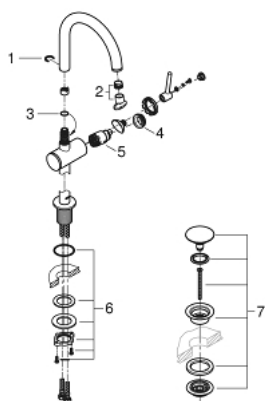

32 042 DC3 ATRIO SINGLE-LEVER BASIN MIXER 1/2" L-SIZE

PRODUCT DESCRIPTION

- Colour: Supersteel
- single hole installation
- GROHE SilkMove 28 mm ceramic cartridge
- with temperature limiter
- GROHE LongLife finish
- GROHE EcoJoy 5.7 l/min laminar mousseur
- swivel tubular C-spout with mousseur
- stop limiter
- Push-open waste set 1 1/4"
- flexible connection hoses

32 042 DC3 **ATRIO SINGLE-LEVER BASIN MIXER 1/2"**
L-SIZE

SELECT SPARE PART: , April 2017 – now

- 1: Safety ring (Spare part-nr. 4826600M)
- 2: Flow straightener (Spare part-nr. 48408000)
- 3: Sealing washer (Spare part-nr. 0128500M)
- 4: Fitting ring (Spare part-nr. 07419000)
- 5: Cartridge (Spare part-nr. 46963000)
- 6: Shank fastening assembly (Spare part-nr. 48384000)
- 7: Pop-up waste set (Spare part-nr. 65807DC0)