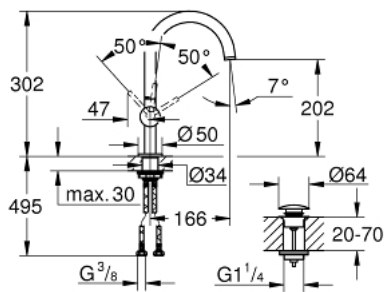

32 042 DC3 ATRIO SINGLE-LEVER BASIN MIXER 1/2" L-SIZE

PRODUCT DESCRIPTION

- Colour: Supersteel
- single hole installation
- GROHE SilkMove 28 mm ceramic cartridge
- with temperature limiter
- GROHE LongLife finish
- GROHE EcoJoy 5.7 l/min laminar mousseur
- swivel tubular C-spout with mousseur
- stop limiter
- Push-open waste set 1 1/4"
- flexible connection hoses

32 042 DC3 **ATRIO SINGLE-LEVER BASIN MIXER 1/2"**
L-SIZE

SELECT SPARE PART: , April 2017 – now

- 1: Safety ring (Spare part-nr. 4826600M)
- 2: Flow straightener (Spare part-nr. 48408000)
- 3: Sealing washer (Spare part-nr. 0128500M)
- 4: Fitting ring (Spare part-nr. 07419000)
- 5: Cartridge (Spare part-nr. 46963000)
- 6: Shank fastening assembly (Spare part-nr. 48384000)
- 7: Pop-up waste set (Spare part-nr. 65807DC0)