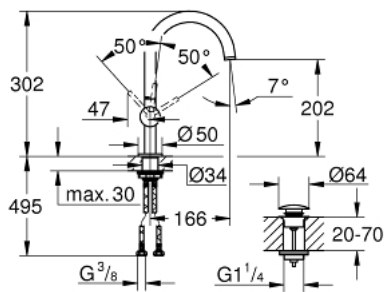

32 042 AL3 ATRIO SINGLE-LEVER BASIN MIXER 1/2" L-SIZE

PRODUCT DESCRIPTION

- Colour: brushed hard graphite
- single hole installation
- GROHE SilkMove 28 mm ceramic cartridge
- with temperature limiter
- GROHE LongLife finish
- GROHE EcoJoy 5.7 l/min laminar mousseur
- swivel tubular C-spout with mousseur
- stop limiter
- Push-open waste set 1 1/4"
- flexible connection hoses

32 042 AL3 ATRIO SINGLE-LEVER BASIN MIXER 1/2" L-SIZE

SELECT SPARE PART: , April 2017 – now

- 1: Safety ring (Spare part-nr. 4826600M)
- 2: Flow straightener (Spare part-nr. 48408000)
- 3: Sealing washer (Spare part-nr. 0128500M)
- 4: Fitting ring (Spare part-nr. 07419000)
- 5: Cartridge (Spare part-nr. 46963000)
- 6: Shank fastening assembly (Spare part-nr. 48384000)
- 7: Pop-up waste set (Spare part-nr. 65807AL0)