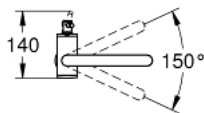

32 042 AL3 ATRIO SINGLE-LEVER BASIN MIXER 1/2" L-SIZE

PRODUCT DESCRIPTION

- Colour: brushed hard graphite
- single hole installation
- GROHE SilkMove 28 mm ceramic cartridge
- with temperature limiter
- GROHE LongLife finish
- GROHE EcoJoy 5.7 l/min laminar mousseur
- swivel tubular C-spout with mousseur
- stop limiter
- Push-open waste set 1 1/4"
- flexible connection hoses

32 042 AL3 ATRIO SINGLE-LEVER BASIN MIXER 1/2" L-SIZE

SELECT SPARE PART: , April 2017 – now

- 1: Safety ring (Spare part-nr. 4826600M)
- 2: Flow straightener (Spare part-nr. 48408000)
- 3: Sealing washer (Spare part-nr. 0128500M)
- 4: Fitting ring (Spare part-nr. 07419000)
- 5: Cartridge (Spare part-nr. 46963000)
- 6: Shank fastening assembly (Spare part-nr. 48384000)
- 7: Pop-up waste set (Spare part-nr. 65807AL0)