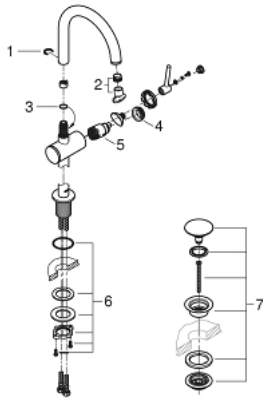

32 042 AL3 ATRIO SINGLE-LEVER BASIN MIXER 1/2" L-SIZE

PRODUCT DESCRIPTION

- Colour: brushed hard graphite
- single hole installation
- GROHE SilkMove 28 mm ceramic cartridge
- with temperature limiter
- GROHE LongLife finish
- GROHE EcoJoy 5.7 l/min laminar mousseur
- swivel tubular C-spout with mousseur
- stop limiter
- Push-open waste set 1 1/4"
- flexible connection hoses

32 042 AL3 ATRIO SINGLE-LEVER BASIN MIXER 1/2" L-SIZE

SELECT SPARE PART: , April 2017 – now

- 1: Safety ring (Spare part-nr. 4826600M)
- 2: Flow straightener (Spare part-nr. 48408000)
- 3: Sealing washer (Spare part-nr. 0128500M)
- 4: Fitting ring (Spare part-nr. 07419000)
- 5: Cartridge (Spare part-nr. 46963000)
- 6: Shank fastening assembly (Spare part-nr. 48384000)
- 7: Pop-up waste set (Spare part-nr. 65807AL0)