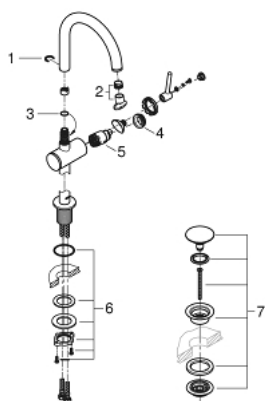

32 042 003 **ATRIO SINGLE-LEVER BASIN MIXER 1/2"**
L-SIZE

PRODUCT DESCRIPTION

- Colour: chrome
- single hole installation
- GROHE SilkMove 28 mm ceramic cartridge
- with temperature limiter
- GROHE LongLife finish
- GROHE EcoJoy 5.7 l/min laminar mousseur
- swivel tubular C-spout with mousseur
- stop limiter
- Push-open waste set 1 1/4"
- flexible connection hoses

32 042 003 **ATRIO SINGLE-LEVER BASIN MIXER 1/2"**
L-SIZE

SELECT SPARE PART: , April 2017 – now

- 1: Safety ring (Spare part-nr. 4826600M)
- 2: Flow straightener (Spare part-nr. 48408000)
- 3: Sealing washer (Spare part-nr. 0128500M)
- 4: Fitting ring (Spare part-nr. 07419000)
- 5: Cartridge (Spare part-nr. 46963000)
- 6: Shank fastening assembly (Spare part-nr. 48384000)
- 7: Pop-up waste set (Spare part-nr. 65807000)