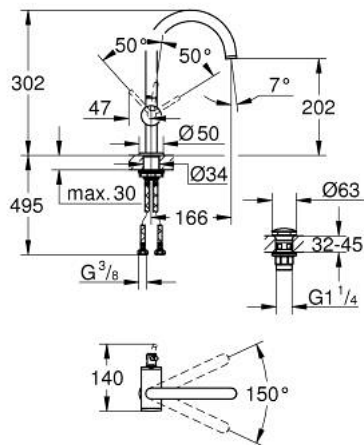

32 042 003 **ATRIO SINGLE-LEVER BASIN MIXER 1/2"**
L-SIZE

PRODUCT DESCRIPTION

- Colour: chrome
- single hole installation
- GROHE SilkMove 28 mm ceramic cartridge
- with temperature limiter
- GROHE LongLife finish
- GROHE EcoJoy 5.7 l/min laminar mousseur
- swivel tubular C-spout with mousseur
- stop limiter
- Push-open waste set 1 1/4"
- flexible connection hoses

32 042 003 **ATRIO SINGLE-LEVER BASIN MIXER 1/2"**
L-SIZE

SELECT SPARE PART: , April 2017 – now

- 1: Safety ring (Spare part-nr. 4826600M)
- 2: Flow straightener (Spare part-nr. 48408000)
- 3: Sealing washer (Spare part-nr. 0128500M)
- 4: Fitting ring (Spare part-nr. 07419000)
- 5: Cartridge (Spare part-nr. 46963000)
- 6: Shank fastening assembly (Spare part-nr. 48384000)
- 7: Pop-up waste set (Spare part-nr. 65807000)