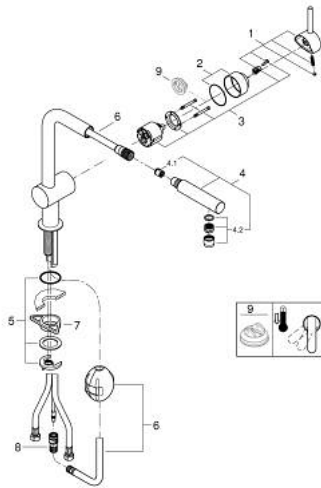

31 874 00C MINTA SINGLE-LEVER SINK MIXER 1/2"

PRODUCT DESCRIPTION

- Colour: chrome
- single hole installation
- L-spout
- GROHE LongLife finish
- GROHE SilkMove 46 mm ceramic cartridge
- Pull-Out spout for greater flexibility
- mousseur spray
- adjustable flow rate limiter
- swivel tubular spout, swivel area 360°
- integrated non-return valves
- protected against backflow
- flexible connection hoses
- rapid installation system

31 874 00C MINTA SINGLE-LEVER SINK MIXER 1/2"

SELECT SPARE PART: , June 2020 – now

- 1: Lever (Spare part-nr. 46015000)
 - 2: Shield (Spare part-nr. 46025000)
 - 3: Cartridge (Spare part-nr. 46048000)
 - 4: Pull-Out spray (Spare part-nr. 46858000)
 - 4.1: Non-return valve (Spare part-nr. 08565000)
 - 4.2: Mousseur (Spare part-nr. 13967000)
 - 5: Shank mounting kit (Spare part-nr. 46345000)
 - 6: Hose for sink mixer with pull-out dual spray or mousseur (Spare part-nr. 48293000)
 - 7: Support plate (Spare part-nr. 05334000)
 - 8: Snap coupling (Spare part-nr. 64999000)
 - 9: Temperature limiter (Spare part-nr. 46375000)*
- * Optional accessories