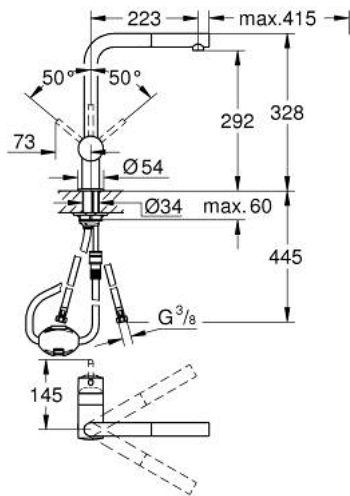

31 874 00C MINTA SINGLE-LEVER SINK MIXER 1/2"

PRODUCT DESCRIPTION

- Colour: chrome
- single hole installation
- L-spout
- GROHE LongLife finish
- GROHE SilkMove 46 mm ceramic cartridge
- Pull-Out spout for greater flexibility
- mousseur spray
- adjustable flow rate limiter
- swivel tubular spout, swivel area 360°
- integrated non-return valves
- protected against backflow
- flexible connection hoses
- rapid installation system

31 874 00C MINTA SINGLE-LEVER SINK MIXER 1/2"

SELECT SPARE PART: , June 2020 – now

- 1: Lever (Spare part-nr. 46015000)
 - 2: Shield (Spare part-nr. 46025000)
 - 3: Cartridge (Spare part-nr. 46048000)
 - 4: Pull-Out spray (Spare part-nr. 46858000)
 - 4.1: Non-return valve (Spare part-nr. 08565000)
 - 4.2: Mousseur (Spare part-nr. 13967000)
 - 5: Shank mounting kit (Spare part-nr. 46345000)
 - 6: Hose for sink mixer with pull-out dual spray or mousseur (Spare part-nr. 48293000)
 - 7: Support plate (Spare part-nr. 05334000)
 - 8: Snap coupling (Spare part-nr. 64999000)
 - 9: Temperature limiter (Spare part-nr. 46375000)*
- * Optional accessories