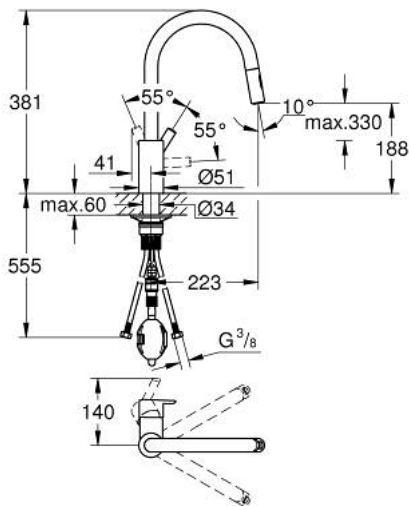

31 854 000 **FEEL CLOVA SINGLE-LEVER SINK MIXER 1/2"**

**PRODUCT DESCRIPTION**

- Colour: chrome
- high spout
- single hole installation
- GROHE SilkMove 35 mm ceramic cartridge
- GROHE LongLife finish
- Pull-Out spout for greater flexibility
- Easy Docking Function guarantees easy retraction and smooth docking back to the starting position
- Protected Water Ways no contact of water with lead or nickel inside the tap
- Dual Spray - switch between laminar spray and SpeedClean shower jet using diverter
- adjustable flow rate limiter
- swivel tubular spout, swivel area 360°
- protected against backflow
- flexible connection hoses
- QuickMount included

## 31 854 000 FEEL CLOVA SINGLE-LEVER SINK MIXER 1/2"

**SELECT SPARE PART:** , March 2021 – now

1: Cartridge (Spare part-nr. 46374000)

2: Hose for sink mixer with pull-out dual spray or mousseur (Spare part-nr. 48293000)

3: Pull-Out spray (Spare part-nr. 48416000)

3.1: Non-return valve (Spare part-nr. 08565000)

3.2: Flow straightener (Spare part-nr. 48347000)

4: Mounting set (Spare part-nr. 48477000)

5: Support plate (Spare part-nr. 05334000)

6: Socket spanner (Spare part-nr. 19332000)\*

\* Optional accessories