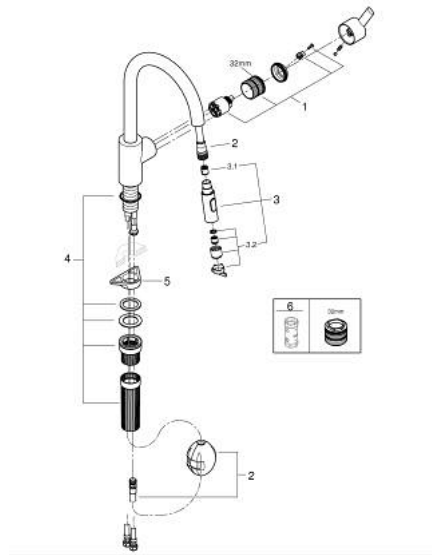

31 854 000 **FEEL CLOVA SINGLE-LEVER SINK MIXER 1/2"**

**PRODUCT DESCRIPTION**

- Colour: chrome
- high spout
- single hole installation
- GROHE SilkMove 35 mm ceramic cartridge
- GROHE LongLife finish
- Pull-Out spout for greater flexibility
- Easy Docking Function guarantees easy retraction and smooth docking back to the starting position
- Protected Water Ways no contact of water with lead or nickel inside the tap
- Dual Spray - switch between laminar spray and SpeedClean shower jet using diverter
- adjustable flow rate limiter
- swivel tubular spout, swivel area 360°
- protected against backflow
- flexible connection hoses
- QuickMount included

## 31 854 000 FEEL CLOVA SINGLE-LEVER SINK MIXER 1/2"

**SELECT SPARE PART:** , March 2021 – now

1: Cartridge (Spare part-nr. 46374000)

2: Hose for sink mixer with pull-out dual spray or mousseur (Spare part-nr. 48293000)

3: Pull-Out spray (Spare part-nr. 48416000)

3.1: Non-return valve (Spare part-nr. 08565000)

3.2: Flow straightener (Spare part-nr. 48347000)

4: Mounting set (Spare part-nr. 48477000)

5: Support plate (Spare part-nr. 05334000)

6: Socket spanner (Spare part-nr. 19332000)\*

\* Optional accessories