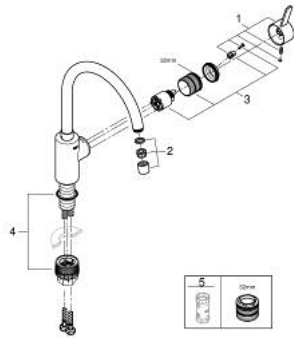

31 494 001 GET SINGLE-LEVER SINK MIXER 1/2"

PRODUCT DESCRIPTION

- Colour: chrome
- high spout
- single hole installation
- GROHE SilkMove 35 mm ceramic cartridge
- GROHE LongLife finish
- Protected Water Ways no contact of water with lead or nickel inside the tap
- adjustable flow rate limiter
- swivel tubular spout with stop limiter
- selectable swivel area: 0° / 150°
- mousseur
- flexible connection hoses
- QuickMount included

31 494 001 **GET SINGLE-LEVER SINK MIXER 1/2"**

SELECT SPARE PART: , April 2020 – now

1: Lever (Spare part-nr. 46683000)

2: Mousseur (Spare part-nr. 48418000)

3: Cartridge (Spare part-nr. 46374000)

4: Mounting set (Spare part-nr. 48477000)

5: Socket spanner (Spare part-nr. 19332000)*

* Optional accessories