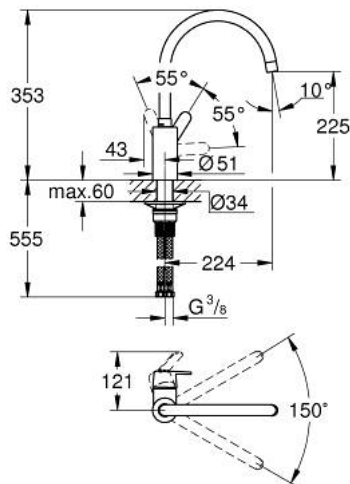

31 494 001 GET SINGLE-LEVER SINK MIXER 1/2"

PRODUCT DESCRIPTION

- Colour: chrome
- high spout
- single hole installation
- GROHE SilkMove 35 mm ceramic cartridge
- GROHE LongLife finish
- Protected Water Ways no contact of water with lead or nickel inside the tap
- adjustable flow rate limiter
- swivel tubular spout with stop limiter
- selectable swivel area: 0° / 150°
- mousseur
- flexible connection hoses
- QuickMount included

31 494 001 **GET SINGLE-LEVER SINK MIXER 1/2"**

SELECT SPARE PART: , April 2020 – now

1: Lever (Spare part-nr. 46683000)

2: Mousseur (Spare part-nr. 48418000)

3: Cartridge (Spare part-nr. 46374000)

4: Mounting set (Spare part-nr. 48477000)

5: Socket spanner (Spare part-nr. 19332000)*

* Optional accessories