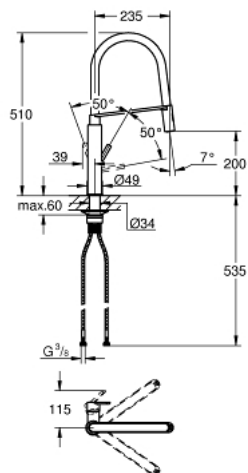

31 489 000 FEEL SINGLE-LEVER SINK MIXER 1/2"

PRODUCT DESCRIPTION

- Colour: chrome
- single hole installation
- GROHE LongLife finish
- GROHE SilkMove 28 mm ceramic cartridge
- with integrated temperature limiter
- professional spray
- with flexible, hygienic GROHFlexx kitchen santoprene hose
- diverter: laminar spray/SpeedClean shower jet
- automatic return to laminar spray
- MagneticDocking integrated magnet for seamless docking of the spray head
- swivel spout
- swivel area 360°
- protected against backflow
- flexible connection hoses
- rapid installation system
- QuickMount included

31 489 000 FEEL SINGLE-LEVER SINK MIXER 1/2"

SELECT SPARE PART: , May 2015 – now

- 1: Lever (Spare part-nr. 46966000)
- 2: Cartridge (Spare part-nr. 46963000)
- 3: Pull-Out spray (Spare part-nr. 46967000)
- 3.1: Flow straightener (Spare part-nr. 48347000)
- 4: Shower hose (Spare part-nr. 46968KK0)
- 5: Non-return valve (Spare part-nr. 08565000)
- 6: Dirt strainer (Spare part-nr. 0676800M)
- 7: Support plate (Spare part-nr. 05334000)
- 8: Mounting set (Spare part-nr. 48477000)