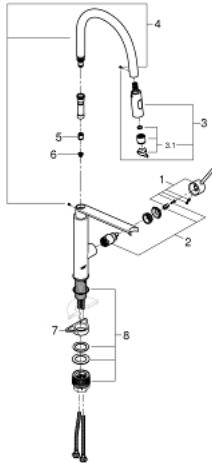

31 489 000 FEEL SINGLE-LEVER SINK MIXER 1/2"

PRODUCT DESCRIPTION

- Colour: chrome
- single hole installation
- GROHE LongLife finish
- GROHE SilkMove 28 mm ceramic cartridge
- with integrated temperature limiter
- professional spray
- with flexible, hygienic GROHFlexx kitchen santoprene hose
- diverter: laminar spray/SpeedClean shower jet
- automatic return to laminar spray
- MagneticDocking integrated magnet for seamless docking of the spray head
- swivel spout
- swivel area 360°
- protected against backflow
- flexible connection hoses
- rapid installation system
- QuickMount included

31 489 000 FEEL SINGLE-LEVER SINK MIXER 1/2"

SELECT SPARE PART: , May 2015 – now

- 1: Lever (Spare part-nr. 46966000)
- 2: Cartridge (Spare part-nr. 46963000)
- 3: Pull-Out spray (Spare part-nr. 46967000)
- 3.1: Flow straightener (Spare part-nr. 48347000)
- 4: Shower hose (Spare part-nr. 46968KK0)
- 5: Non-return valve (Spare part-nr. 08565000)
- 6: Dirt strainer (Spare part-nr. 0676800M)
- 7: Support plate (Spare part-nr. 05334000)
- 8: Mounting set (Spare part-nr. 48477000)