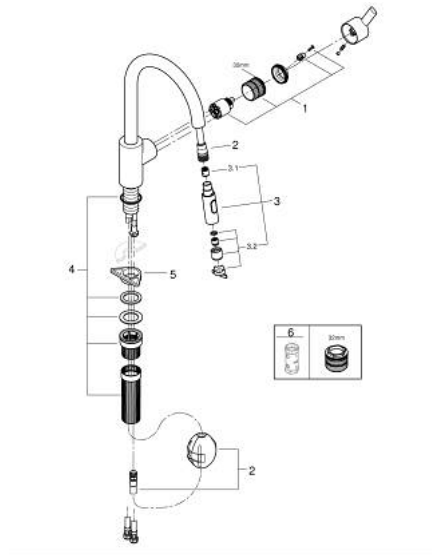

31 486 001 FEEL SINGLE-LEVER SINK MIXER 1/2"

SELECT SPARE PART: , September 2023 – now

- 1: Cartridge (Spare part-nr. 46374000)
 - 2: Hose for sink mixer with pull-out dual spray or mousseur (Spare part-nr. 482 93000)
 - 3: Pull-Out spray (Spare part-nr. 48416000)
 - 3.1: Non-return valve (Spare part-nr. 08565000)
 - 3.2: Flow straightener (Spare part-nr. 48347000)
 - 4: Mounting set (Spare part-nr. 48477000)
 - 5: Support plate (Spare part-nr. 05334000)
 - 6: Socket spanner (Spare part-nr. 19332000)*
- * Optional accessories