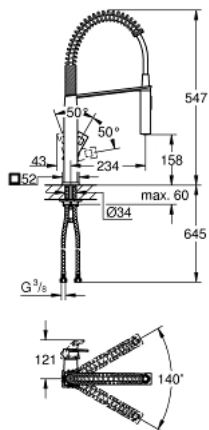

## 31 395 000 EUROCUBE SINGLE-LEVER SINK MIXER 1/2"

### PRODUCT DESCRIPTION

- Colour: chrome
- single hole installation
- GROHE LongLife finish
- GROHE SilkMove 28 mm ceramic cartridge
- Dual Spray - switch between mousseur and SpeedClean shower jet using diverter
- automatic return to laminar spray
- metal spray
- swivel spout
- swivel area 140°
- 360° maneuverable spring arm
- protected against backflow
- flexible connection hoses
- rapid installation system
- maximum flow rate (at 3 bar): 8 l/min

## 31 395 000 EUROCUBE SINGLE-LEVER SINK MIXER 1/2"

**SELECT SPARE PART:** , January 2016 – now

- 1: Lever (Spare part-nr. 46788000)
- 2: Shield (Spare part-nr. 46581000)
- 3: Fitting ring (Spare part-nr. 07419000)
- 4: Cartridge (Spare part-nr. 46580000)
- 5: Pull-Out spray (Spare part-nr. 46924000)
- 5.1: Dirt strainer (Spare part-nr. 0676800M)
- 5.2: Non-return valve (Spare part-nr. 08565000)
- 5.3: Mousseur (Spare part-nr. 13937000)
- 6: Shower hose (Spare part-nr. 46871000)
- 7: Spring (Spare part-nr. 46873SD0)
- 8: Non-return valve (Spare part-nr. 08567000)
- 9: Shank mounting kit (Spare part-nr. 46671000)
- 10: Mounting wrench (Spare part-nr. 19017000)\*