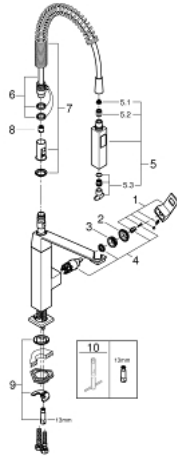

## 31 395 000 EUROCUBE SINGLE-LEVER SINK MIXER 1/2"

### PRODUCT DESCRIPTION

- Colour: chrome
- single hole installation
- GROHE LongLife finish
- GROHE SilkMove 28 mm ceramic cartridge
- Dual Spray - switch between mousseur and SpeedClean shower jet using diverter
- automatic return to laminar spray
- metal spray
- swivel spout
- swivel area 140°
- 360° maneuverable spring arm
- protected against backflow
- flexible connection hoses
- rapid installation system
- maximum flow rate (at 3 bar): 8 l/min

## 31 395 000 EUROCUBE SINGLE-LEVER SINK MIXER 1/2"

**SELECT SPARE PART:** , January 2016 – now

- 1: Lever (Spare part-nr. 46788000)
- 2: Shield (Spare part-nr. 46581000)
- 3: Fitting ring (Spare part-nr. 07419000)
- 4: Cartridge (Spare part-nr. 46580000)
- 5: Pull-Out spray (Spare part-nr. 46924000)
- 5.1: Dirt strainer (Spare part-nr. 0676800M)
- 5.2: Non-return valve (Spare part-nr. 08565000)
- 5.3: Mousseur (Spare part-nr. 13937000)
- 6: Shower hose (Spare part-nr. 46871000)
- 7: Spring (Spare part-nr. 46873SD0)
- 8: Non-return valve (Spare part-nr. 08567000)
- 9: Shank mounting kit (Spare part-nr. 46671000)
- 10: Mounting wrench (Spare part-nr. 19017000)\*