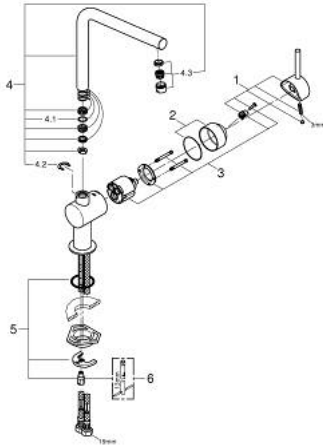

## 31 375 KF0 MINTA SINGLE-LEVER SINK MIXER 1/2"

**SELECT SPARE PART:** , April 2020 – now

- 1: lever (Spare part-nr. 46015KF0)
  - 2: cap (Spare part-nr. 46025KF0)
  - 3: Cartridge (Spare part-nr. 46048000)
  - 4: spout (Spare part-nr. 13348KF0)
  - 4.1: Sealing washer (Spare part-nr. 0128500M)
  - 4.2: Safety ring (Spare part-nr. 0485300M)
  - 4.3: flow control (Spare part-nr. 64186KF0)
  - 5: Shank mounting kit (Spare part-nr. 46249000)
  - 6: Mounting wrench (Spare part-nr. 19017000)\*
- \* Optional accessories