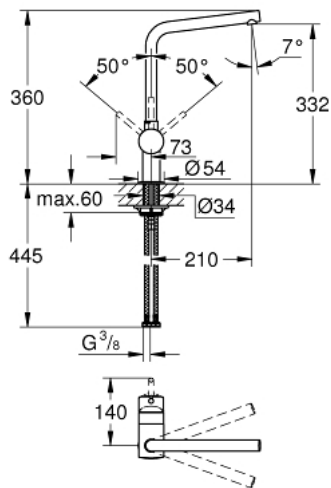

31 375 DC0 MINTA SINGLE-LEVER SINK MIXER 1/2"

PRODUCT DESCRIPTION

- Colour: Supersteel
- L-spout
- single hole installation
- GROHE LongLife finish
- GROHE SilkMove 46 mm ceramic cartridge
- adjustable flow rate limiter
- swivel tubular spout
- swivel range 0°/150°/360°
- flexible connection hoses
- protected against backflow
- rapid installation system
- maximum flow rate (at 3 bar): 11.5 l/min
- min. recommended pressure 1.0 bar

31 375 DC0 MINTA SINGLE-LEVER SINK MIXER 1/2"

SELECT SPARE PART: , September 2012 – September 2014

- 1: Lever (Spare part-nr. 46015DC0)
 - 2: Shield (Spare part-nr. 46025DC0)
 - 3: Cartridge (Spare part-nr. 46048000)
 - 4: Spout (Spare part-nr. 13348DC0)
 - 4.1: Sealing washer (Spare part-nr. 0128500M)
 - 4.2: Safety ring (Spare part-nr. 0485300M)
 - 4.3: Mousseur (Spare part-nr. 64186DC0)
 - 5: Shank mounting kit (Spare part-nr. 46249000)
 - 6: Mounting wrench (Spare part-nr. 19017000)*
- * Optional accessories