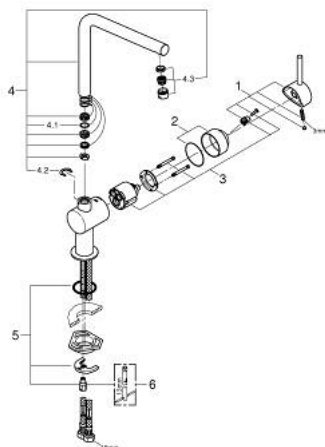

31 375 DC0 MINTA SINGLE-LEVER SINK MIXER 1/2"

PRODUCT DESCRIPTION

- Colour: Supersteel
- L-spout
- single hole installation
- GROHE LongLife finish
- GROHE SilkMove 46 mm ceramic cartridge
- adjustable flow rate limiter
- swivel tubular spout
- swivel range 0°/150°/360°
- flexible connection hoses
- protected against backflow
- rapid installation system
- maximum flow rate (at 3 bar): 11.5 l/min
- min. recommended pressure 1.0 bar

31 375 DC0 MINTA SINGLE-LEVER SINK MIXER 1/2"

SELECT SPARE PART: , September 2012 – September 2014

- 1: Lever (Spare part-nr. 46015DC0)
 - 2: Shield (Spare part-nr. 46025DC0)
 - 3: Cartridge (Spare part-nr. 46048000)
 - 4: Spout (Spare part-nr. 13348DC0)
 - 4.1: Sealing washer (Spare part-nr. 0128500M)
 - 4.2: Safety ring (Spare part-nr. 0485300M)
 - 4.3: Mousseur (Spare part-nr. 64186DC0)
 - 5: Shank mounting kit (Spare part-nr. 46249000)
 - 6: Mounting wrench (Spare part-nr. 19017000)*
- * Optional accessories