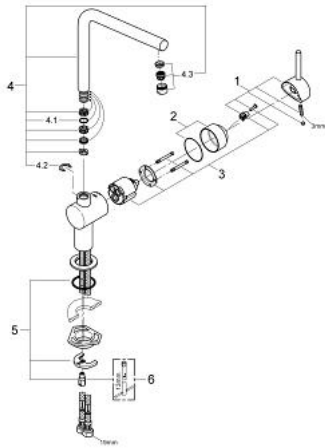

31 375 AL0 MINTA SINGLE-LEVER SINK MIXER 1/2"

PRODUCT DESCRIPTION

- Colour: brushed hard graphite
- L-spout
- single hole installation
- GROHE LongLife finish
- GROHE SilkMove 46 mm ceramic cartridge
- adjustable flow rate limiter
- swivel tubular spout
- swivel range 0°/150°/360°
- flexible connection hoses
- protected against backflow
- rapid installation system
- maximum flow rate (at 3 bar): 11.5 l/min
- min. recommended pressure 1.0 bar

31 375 AL0 MINTA SINGLE-LEVER SINK MIXER 1/2"

SELECT SPARE PART: , March 2018 – now

- 1: Lever (Spare part-nr. 46015AL0)
 - 2: Shield (Spare part-nr. 46025AL0)
 - 3: Cartridge (Spare part-nr. 46048000)
 - 4: Spout (Spare part-nr. 13348AL0)
 - 4.1: Sealing washer (Spare part-nr. 0128500M)
 - 4.2: Safety ring (Spare part-nr. 0485300M)
 - 4.3: Mousseur (Spare part-nr. 64186AL0)
 - 5: Shank mounting kit (Spare part-nr. 46249000)
 - 6: Mounting wrench (Spare part-nr. 19017000)*
- * Optional accessories