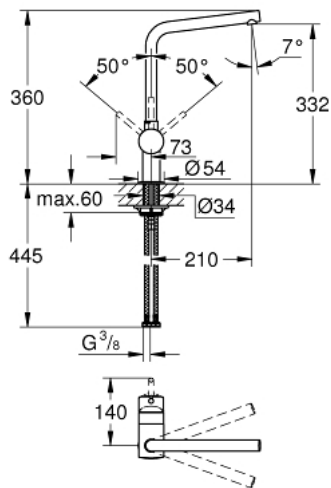

31 375 AL0 MINTA SINGLE-LEVER SINK MIXER 1/2"

PRODUCT DESCRIPTION

- Colour: brushed hard graphite
- L-spout
- single hole installation
- GROHE LongLife finish
- GROHE SilkMove 46 mm ceramic cartridge
- adjustable flow rate limiter
- swivel tubular spout
- swivel range 0°/150°/360°
- flexible connection hoses
- protected against backflow
- rapid installation system
- maximum flow rate (at 3 bar): 11.5 l/min
- min. recommended pressure 1.0 bar

31 375 AL0 MINTA SINGLE-LEVER SINK MIXER 1/2"

SELECT SPARE PART: , March 2018 – now

- 1: Lever (Spare part-nr. 46015AL0)
 - 2: Shield (Spare part-nr. 46025AL0)
 - 3: Cartridge (Spare part-nr. 46048000)
 - 4: Spout (Spare part-nr. 13348AL0)
 - 4.1: Sealing washer (Spare part-nr. 0128500M)
 - 4.2: Safety ring (Spare part-nr. 0485300M)
 - 4.3: Mousseur (Spare part-nr. 64186AL0)
 - 5: Shank mounting kit (Spare part-nr. 46249000)
 - 6: Mounting wrench (Spare part-nr. 19017000)*
- * Optional accessories