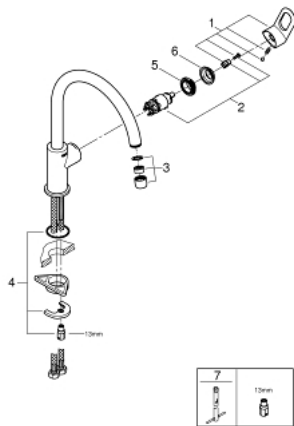

31 368 000 BAULoop SINGLE-LEVER SINK MIXER 1/2"

SELECT SPARE PART: , November 2018 – now

- 1: Lever (Spare part-nr. 46779000)
 - 2: Cartridge (Spare part-nr. 46580000)
 - 3: Mousseur (Spare part-nr. 13928000)
 - 4: Shank mounting kit (Spare part-nr. 46249000)
 - 5: Fitting ring (Spare part-nr. 46715000)
 - 6: Shield (Spare part-nr. 46581000)
 - 7: Mounting wrench (Spare part-nr. 19017000)*
- * Optional accessories