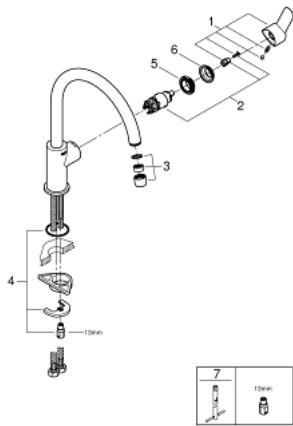

31 367 000 BAUEDGE SINGLE-LEVER SINK MIXER 1/2"

PRODUCT DESCRIPTION

- Colour: chrome
- high spout
- single hole installation
- GROHE LongLife finish
- GROHE SmoothControl 28 mm ceramic cartridge
- spout with mousseur
- swivel tubular spout, swivel area 360°
- flexible connection hoses
- rapid installation system
- maximum flow rate (at 3 bar): 10 l/min
- min. recommended pressure 1.0 bar

31 367 000 BAUEDGE SINGLE-LEVER SINK MIXER 1/2"

SELECT SPARE PART: , November 2018 – now

- 1: Lever (Spare part-nr. 46812000)
 - 2: Cartridge (Spare part-nr. 46580000)
 - 3: Mousseur (Spare part-nr. 13928000)
 - 4: Shank mounting kit (Spare part-nr. 46249000)
 - 5: Fitting ring (Spare part-nr. 46715000)
 - 6: Shield (Spare part-nr. 46581000)
 - 7: Mounting wrench (Spare part-nr. 19017000)*
- * Optional accessories