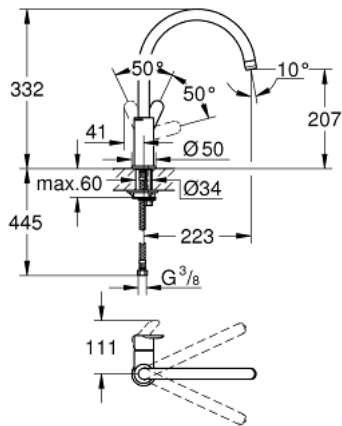

31 367 000 BAUEDGE SINGLE-LEVER SINK MIXER 1/2"

PRODUCT DESCRIPTION

- Colour: chrome
- high spout
- single hole installation
- GROHE LongLife finish
- GROHE SmoothControl 28 mm ceramic cartridge
- spout with mousseur
- swivel tubular spout, swivel area 360°
- flexible connection hoses
- rapid installation system
- maximum flow rate (at 3 bar): 10 l/min
- min. recommended pressure 1.0 bar

31 367 000 BAUEDGE SINGLE-LEVER SINK MIXER 1/2"

SELECT SPARE PART: , November 2018 – now

- 1: Lever (Spare part-nr. 46812000)
 - 2: Cartridge (Spare part-nr. 46580000)
 - 3: Mousseur (Spare part-nr. 13928000)
 - 4: Shank mounting kit (Spare part-nr. 46249000)
 - 5: Fitting ring (Spare part-nr. 46715000)
 - 6: Shield (Spare part-nr. 46581000)
 - 7: Mounting wrench (Spare part-nr. 19017000)*
- * Optional accessories