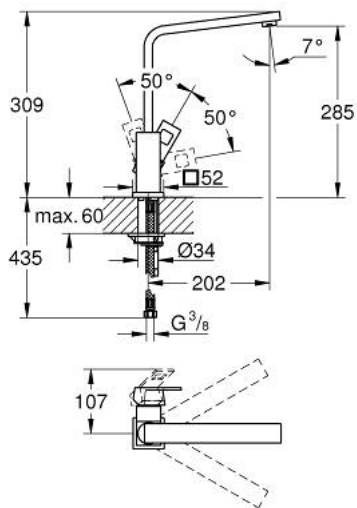

31 255 DC0 EUROCUBE SINGLE-LEVER SINK MIXER 1/2"

PRODUCT DESCRIPTION

- Colour: Supersteel
- high spout
- single hole installation
- GROHE LongLife finish
- GROHE SilkMove 28 mm ceramic cartridge
- mousseur
- swivel cast spout
- swivel area 90°
- flexible connection hoses
- rapid installation system
- maximum flow rate (at 3 bar): 9.5 l/min
- min. recommended pressure 1.0 bar

31 255 DC0 EUROCUBE SINGLE-LEVER SINK MIXER 1/2"

SELECT SPARE PART: , August 2013 – now

- 1: Lever (Spare part-nr. 46788DC0)
- 2: Shield (Spare part-nr. 46581DC0)
- 3: Fitting ring (Spare part-nr. 07419000)
- 4: Cartridge (Spare part-nr. 46580000)
- 5: Spout (Spare part-nr. 13330DC0)
- 5.1: Mousseur (Spare part-nr. 13929DC0)
- 6: Shank mounting kit (Spare part-nr. 46671000)
- 7: Mounting wrench (Spare part-nr. 19017000)*