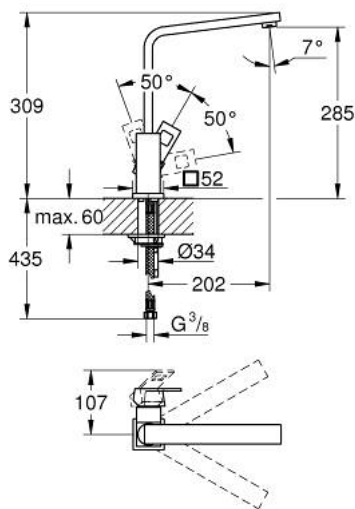

## 31 255 000 EUROCUBE SINGLE-LEVER SINK MIXER 1/2"

### PRODUCT DESCRIPTION

- Colour: chrome
- high spout
- single hole installation
- GROHE LongLife finish
- GROHE SilkMove 28 mm ceramic cartridge
- mousseur
- swivel cast spout
- swivel area 90°
- flexible connection hoses
- rapid installation system
- maximum flow rate (at 3 bar): 9.5 l/min
- min. recommended pressure 1.0 bar

## 31 255 000 EUROCUBE SINGLE-LEVER SINK MIXER 1/2"

**SELECT SPARE PART:** , September 2010 – now

- 1: Lever (Spare part-nr. 46788000)
  - 2: Shield (Spare part-nr. 46581000)
  - 3: Fitting ring (Spare part-nr. 07419000)
  - 4: Cartridge (Spare part-nr. 46580000)
  - 5: Spout (Spare part-nr. 13330000)
  - 5.1: Mousseur (Spare part-nr. 13929000)
  - 6: Shank mounting kit (Spare part-nr. 46671000)
  - 7: Mounting wrench (Spare part-nr. 19017000)\*
- \* Optional accessories