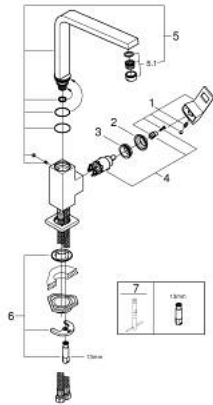

### PRODUCT DESCRIPTION

- Colour: chrome
- high spout
- single hole installation
- GROHE LongLife finish
- GROHE SilkMove 28 mm ceramic cartridge
- mousseur
- swivel cast spout
- swivel area 90°
- flexible connection hoses
- rapid installation system
- maximum flow rate (at 3 bar): 9.5 l/min
- min. recommended pressure 1.0 bar

## 31 255 000 EUROCUBE SINGLE-LEVER SINK MIXER 1/2"

**SELECT SPARE PART:** , September 2010 – now

- 1: Lever (Spare part-nr. 46788000)
  - 2: Shield (Spare part-nr. 46581000)
  - 3: Fitting ring (Spare part-nr. 07419000)
  - 4: Cartridge (Spare part-nr. 46580000)
  - 5: Spout (Spare part-nr. 13330000)
  - 5.1: Mousseur (Spare part-nr. 13929000)
  - 6: Shank mounting kit (Spare part-nr. 46671000)
  - 7: Mounting wrench (Spare part-nr. 19017000)\*
- \* Optional accessories