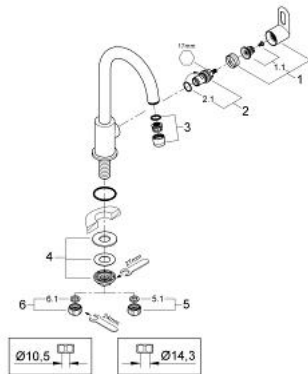

31 222 000 **BAULOOB SINK TAP 1/2"**

**PRODUCT DESCRIPTION**

- Colour: chrome
- single hole installation
- metal lever
- ceramic headpart 1/2", 90°
- swivel tubular spout
- mousseur
- GROHE LongLife finish
- fixation nut
- maximum flow rate (at 3 bar): 13 l/min

## 31 222 000 BAULoop SINK TAP 1/2"

### SELECT SPARE PART: , June 2010 – now

- 1: Handle (Spare part-nr. 48121000)
- 1.1: Replacement handle connection kit (Spare part-nr. 45186000)
- 1.1.1: O-ring  $\varnothing 18.2 \times \varnothing 1.7$  (Spare part-nr. 0392400M)
- 2: Ceramic headpart, 1/2" (Spare part-nr. 45882000)
- 2.1: O-ring  $\varnothing 18.2 \times \varnothing 1.7$  (Spare part-nr. 0392400M)
- 3: Mousseur (Spare part-nr. 13928000)
- 4: Shank mounting kit (Spare part-nr. 45004000)
- 5: Coupling nut 1/2" x 14.5 mm (Spare part-nr. 1290200M)
- 5.1: Fibre seal dia. 12x2 mm (Spare part-nr. 0138900M)
- 6: Coupling nut 1/2" x 10.5 mm (Spare part-nr. 1290100M)
- 6.1: Fibre seal dia. 12x2 mm (Spare part-nr. 0138900M)