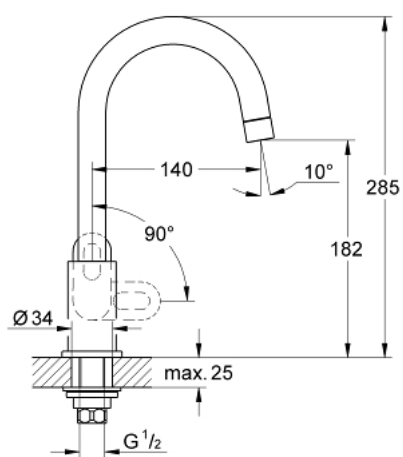

31 222 000 **BAULOOB SINK TAP 1/2"**

**PRODUCT DESCRIPTION**

- Colour: chrome
- single hole installation
- metal lever
- ceramic headpart 1/2", 90°
- swivel tubular spout
- mousseur
- GROHE LongLife finish
- fixation nut
- maximum flow rate (at 3 bar): 13 l/min

## 31 222 000 BAULoop SINK TAP 1/2"

### SELECT SPARE PART: , June 2010 – now

- 1: Handle (Spare part-nr. 48121000)
- 1.1: Replacement handle connection kit (Spare part-nr. 45186000)
- 1.1.1: O-ring  $\varnothing 18.2 \times \varnothing 1.7$  (Spare part-nr. 0392400M)
- 2: Ceramic headpart, 1/2" (Spare part-nr. 45882000)
- 2.1: O-ring  $\varnothing 18.2 \times \varnothing 1.7$  (Spare part-nr. 0392400M)
- 3: Mousseur (Spare part-nr. 13928000)
- 4: Shank mounting kit (Spare part-nr. 45004000)
- 5: Coupling nut 1/2" x 14.5 mm (Spare part-nr. 1290200M)
- 5.1: Fibre seal dia. 12x2 mm (Spare part-nr. 0138900M)
- 6: Coupling nut 1/2" x 10.5 mm (Spare part-nr. 1290100M)
- 6.1: Fibre seal dia. 12x2 mm (Spare part-nr. 0138900M)