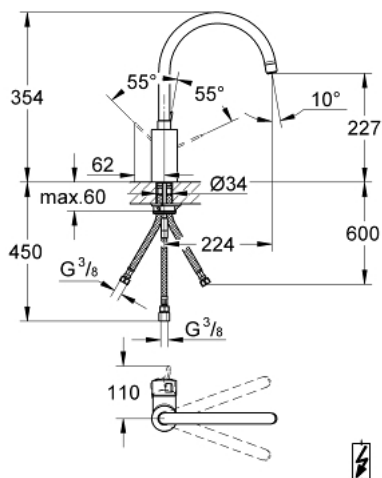

31 180 000 EUROSMART COSMOPOLITAN SINGLE-LEVER SINK MIXER 1/2"

PRODUCT DESCRIPTION

- Colour: chrome
- for open water heater
- high spout
- single hole installation
- GROHE LongLife finish
- GROHE SilkMove 35 mm ceramic cartridge
- flow straightener
- adjustable flow rate limiter
- swivel tubular spout
- selectable swivel area: 0° / 150° / 360°
- flexible connection hoses
- rapid installation system
- maximum flow rate (at 3 bar): 7.5 l/min

31 180 000 **EUROSMART COSMOPOLITAN SINGLE-LEVER SINK MIXER 1/2"**

SELECT SPARE PART: , April 2010 – now

- 1: Lever (Spare part-nr. 46683000)
- 2: Screw coupling (Spare part-nr. 46460000)
- 3: Cartridge (Spare part-nr. 46558000)
- 4: Spout (Spare part-nr. 13310000)
- 4.1: Sealing washer (Spare part-nr. 0128500M)
- 4.2: Safety ring (Spare part-nr. 0485300M)
- 4.3: Flow straightener (Spare part-nr. 07757000)
- 5: Shank mounting kit (Spare part-nr. 46249000)
- 6: Mounting wrench (Spare part-nr. 19017000)*
- 7: Socket spanner (Spare part-nr. 19332000)*