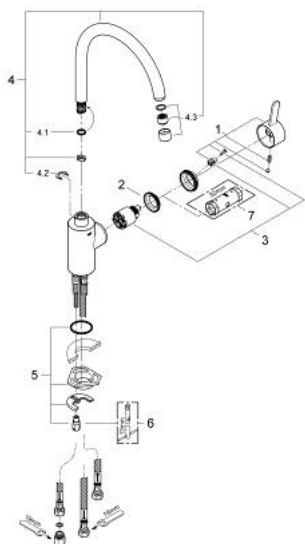

31 180 000 EUROSMART COSMOPOLITAN SINGLE-LEVER SINK MIXER 1/2"

PRODUCT DESCRIPTION

- Colour: chrome
- for open water heater
- high spout
- single hole installation
- GROHE LongLife finish
- GROHE SilkMove 35 mm ceramic cartridge
- flow straightener
- adjustable flow rate limiter
- swivel tubular spout
- selectable swivel area: 0° / 150° / 360°
- flexible connection hoses
- rapid installation system
- maximum flow rate (at 3 bar): 7.5 l/min

31 180 000 **EUROSMART COSMOPOLITAN SINGLE-LEVER SINK MIXER 1/2"**

SELECT SPARE PART: , April 2010 – now

- 1: Lever (Spare part-nr. 46683000)
- 2: Screw coupling (Spare part-nr. 46460000)
- 3: Cartridge (Spare part-nr. 46558000)
- 4: Spout (Spare part-nr. 13310000)
- 4.1: Sealing washer (Spare part-nr. 0128500M)
- 4.2: Safety ring (Spare part-nr. 0485300M)
- 4.3: Flow straightener (Spare part-nr. 07757000)
- 5: Shank mounting kit (Spare part-nr. 46249000)
- 6: Mounting wrench (Spare part-nr. 19017000)*
- 7: Socket spanner (Spare part-nr. 19332000)*