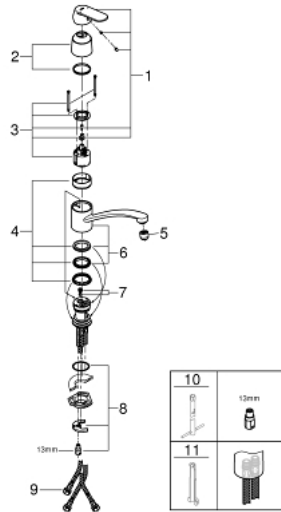

31 179 000 EUROSMART COSMOPOLITAN SINGLE-LEVER SINK MIXER 1/2"

PRODUCT DESCRIPTION

- Colour: chrome
- for open water heater
- low spout
- single hole installation
- GROHE LongLife finish
- GROHE SilkMove 46 mm ceramic cartridge
- flow straightener
- adjustable flow rate limiter
- swivel tubular spout
- swivel area 140°
- flexible connection hoses
- rapid installation system
- maximum flow rate (at 3 bar): 7.5 l/min

31 179 000 EUROSMART COSMOPOLITAN SINGLE-LEVER SINK MIXER 1/2"

SELECT SPARE PART: , September 2016 – now

1: Lever (Spare part-nr. 46685000)

2: Shield (Spare part-nr. 46601000)

3: Cartridge (Spare part-nr. 46409000)

4: Repl. kit f. seal (Spare part-nr. 46429SA0)

5: Flow straightener (Spare part-nr. 46163000)

6: Spout (Spare part-nr. 13205000)

7: Flow restrictor (Spare part-nr. 46324000)

8: Shank mounting kit (Spare part-nr. 46249000)

9: Connection hose (Spare part-nr. 46255000)

10: Mounting wrench (Spare part-nr. 19017000)*

11: Disassembling key

(for Relexa Plus, Relexa Cosmopolitan face plate) (Spare part-nr. 19132000)*

* Optional accessories