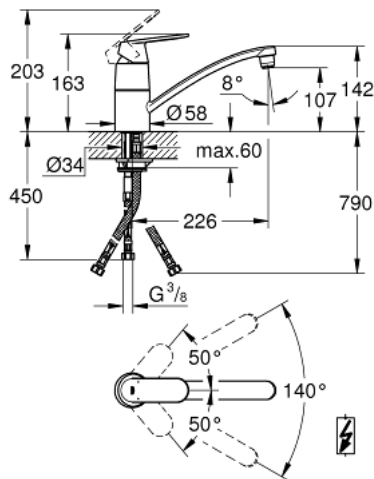

31 179 000 EUROSMART COSMOPOLITAN SINGLE-LEVER SINK MIXER 1/2"

PRODUCT DESCRIPTION

- Colour: chrome
- for open water heater
- low spout
- single hole installation
- GROHE LongLife finish
- GROHE SilkMove 46 mm ceramic cartridge
- flow straightener
- adjustable flow rate limiter
- swivel tubular spout
- swivel area 140°
- flexible connection hoses
- rapid installation system
- maximum flow rate (at 3 bar): 7.5 l/min

31 179 000 EUROSMART COSMOPOLITAN SINGLE-LEVER SINK MIXER 1/2"

SELECT SPARE PART: , September 2016 – now

1: Lever (Spare part-nr. 46685000)

2: Shield (Spare part-nr. 46601000)

3: Cartridge (Spare part-nr. 46409000)

4: Repl. kit f. seal (Spare part-nr. 46429SA0)

5: Flow straightener (Spare part-nr. 46163000)

6: Spout (Spare part-nr. 13205000)

7: Flow restrictor (Spare part-nr. 46324000)

8: Shank mounting kit (Spare part-nr. 46249000)

9: Connection hose (Spare part-nr. 46255000)

10: Mounting wrench (Spare part-nr. 19017000)*

11: Disassembling key

(for Relexa Plus, Relexa Cosmopolitan face plate) (Spare part-nr. 19132000)*

* Optional accessories