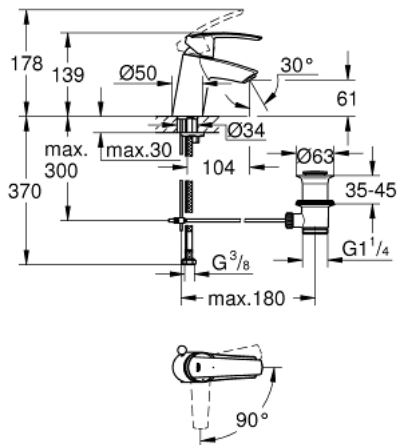

## 31 137 001 **START SINGLE-LEVER BASIN MIXER** **S-SIZE**

### PRODUCT DESCRIPTION

- Colour: chrome
- single hole installation
- metal lever
- GROHE SilkMove 35 mm ceramic cartridge
- EcoMode - cold water flow in mid-lever position saves energy
- with temperature limiter
- adjustable flow rate limiter
- GROHE LongLife finish
- GROHE EcoJoy mousseur 5.7 l/min
- pop-up waste set 1 1/4"
- flexible connection hoses
- GROHE FastFixation installation system

### **SELECT SPARE PART:** , August 2017 – now

- 1: Lever (Spare part-nr. 46902000)
- 2: Shield (Spare part-nr. 46492000)
- 3: Screw coupling (Spare part-nr. 46460000)
- 4: Cartridge (Spare part-nr. 46863000)
- 5: Pop-up rod (Spare part-nr. 46457000)
- 6: Mousseur (Spare part-nr. 48159000)
- 7: Shank mounting kit (Spare part-nr. 46671000)
- 8: Pop-up waste set 1 1/4" (Spare part-nr. 28910000)
- 8.1: Plug (Spare part-nr. 07182000)
- 8.2: Eccentric rod (Spare part-nr. 07052000)
- 9: Eccentric rod (Spare part-nr. 07341000)\*
- 10: Socket spanner (Spare part-nr. 19332000)\*
- 11: Mounting wrench (Spare part-nr. 19017000)\*