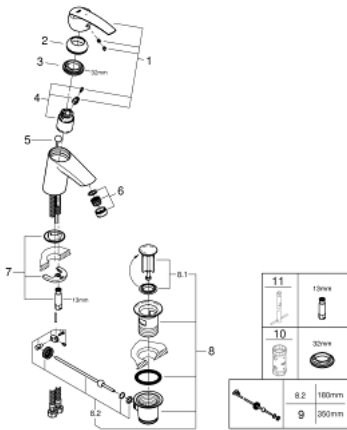

## 31 137 001 **START SINGLE-LEVER BASIN MIXER** **S-SIZE**

### PRODUCT DESCRIPTION

- Colour: chrome
- single hole installation
- metal lever
- GROHE SilkMove 35 mm ceramic cartridge
- EcoMode - cold water flow in mid-lever position saves energy
- with temperature limiter
- adjustable flow rate limiter
- GROHE LongLife finish
- GROHE EcoJoy mousseur 5.7 l/min
- pop-up waste set 1 1/4"
- flexible connection hoses
- GROHE FastFixation installation system

### **SELECT SPARE PART:** , August 2017 – now

- 1: Lever (Spare part-nr. 46902000)
- 2: Shield (Spare part-nr. 46492000)
- 3: Screw coupling (Spare part-nr. 46460000)
- 4: Cartridge (Spare part-nr. 46863000)
- 5: Pop-up rod (Spare part-nr. 46457000)
- 6: Mousseur (Spare part-nr. 48159000)
- 7: Shank mounting kit (Spare part-nr. 46671000)
- 8: Pop-up waste set 1 1/4" (Spare part-nr. 28910000)
- 8.1: Plug (Spare part-nr. 07182000)
- 8.2: Eccentric rod (Spare part-nr. 07052000)
- 9: Eccentric rod (Spare part-nr. 07341000)\*
- 10: Socket spanner (Spare part-nr. 19332000)\*
- 11: Mounting wrench (Spare part-nr. 19017000)\*