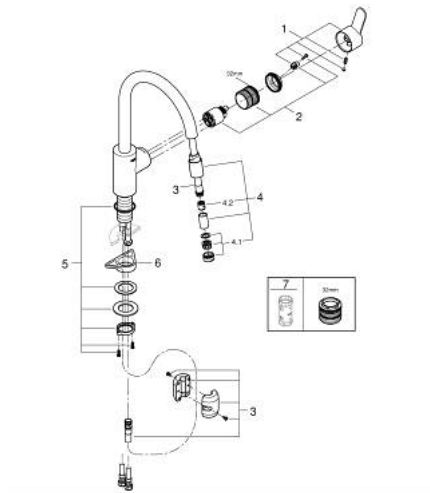

31 126 004 **EUROSTYLE COSMOPOLITAN SINGLE-LEVER SINK MIXER 1/2"**

PRODUCT DESCRIPTION

- Colour: chrome
- high spout
- single hole installation
- GROHE LongLife finish
- GROHE SilkMove 35 mm ceramic cartridge
- Pull-Out spout for greater flexibility
- Easy Docking Function guarantees easy retraction and smooth docking back to the starting position
- Protected Water Ways no contact of water with lead or nickel inside the tap
- mousseur spray
- adjustable flow rate limiter
- swivel tubular spout, swivel area 360°
- protected against backflow
- flexible connection hoses
- metal fixation set

31 126 004 EUROSTYLE COSMOPOLITAN SINGLE-LEVER SINK MIXER 1/2"

SELECT SPARE PART: , May 2022 – now

1: Lever (Spare part-nr. 46750000)

2: Cartridge (Spare part-nr. 46374000)

3: Hose for sink mixer with pull-out dual spray or mousseur (Spare part-nr. 48293000)

4: Extractable outlet (Spare part-nr. 46757000)

4.1: Mousseur (Spare part-nr. 13929000)

4.2: Non-return valve (Spare part-nr. 08565000)

5: Shank fastening assembly (Spare part-nr. 48384000)

6: Support plate (Spare part-nr. 05334000)

7: Socket spanner (Spare part-nr. 19332000)*

* Optional accessories