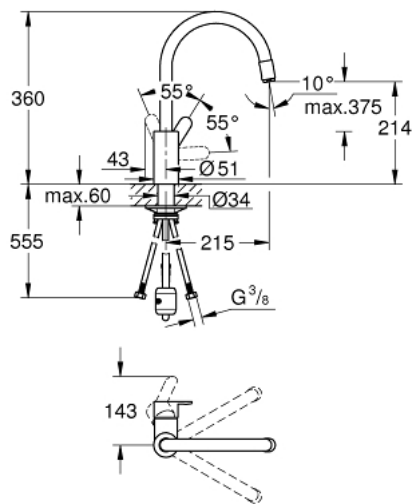

31 126 004 **EUROSTYLE COSMOPOLITAN SINGLE-LEVER SINK MIXER 1/2"**

PRODUCT DESCRIPTION

- Colour: chrome
- high spout
- single hole installation
- GROHE LongLife finish
- GROHE SilkMove 35 mm ceramic cartridge
- Pull-Out spout for greater flexibility
- Easy Docking Function guarantees easy retraction and smooth docking back to the starting position
- Protected Water Ways no contact of water with lead or nickel inside the tap
- mousseur spray
- adjustable flow rate limiter
- swivel tubular spout, swivel area 360°
- protected against backflow
- flexible connection hoses
- metal fixation set

31 126 004 EUROSTYLE COSMOPOLITAN SINGLE-LEVER SINK MIXER 1/2"

SELECT SPARE PART: , May 2022 – now

1: Lever (Spare part-nr. 46750000)

2: Cartridge (Spare part-nr. 46374000)

3: Hose for sink mixer with pull-out dual spray or mousseur (Spare part-nr. 48293000)

4: Extractable outlet (Spare part-nr. 46757000)

4.1: Mousseur (Spare part-nr. 13929000)

4.2: Non-return valve (Spare part-nr. 08565000)

5: Shank fastening assembly (Spare part-nr. 48384000)

6: Support plate (Spare part-nr. 05334000)

7: Socket spanner (Spare part-nr. 19332000)*

* Optional accessories