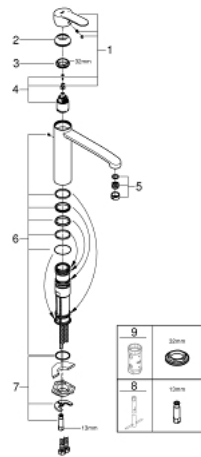

31 124 002 **EUROSTYLE COSMOPOLITAN SINGLE-LEVER SINK MIXER 1/2"**

PRODUCT DESCRIPTION

- Colour: chrome
- medium spout
- single hole installation
- GROHE LongLife finish
- GROHE SilkMove 35 mm ceramic cartridge
- mousseur
- adjustable flow rate limiter
- swivel tubular spout
- swivel area 140°
- flexible connection hoses
- rapid installation system

31 124 002 EUROSTYLE COSMOPOLITAN SINGLE-LEVER SINK MIXER 1/2"

SELECT SPARE PART: , January 2013 – now

- 1: Lever (Spare part-nr. 46726000)
 - 2: Shield (Spare part-nr. 46492000)
 - 3: Screw ring (Spare part-nr. 46815000)
 - 4: Cartridge (Spare part-nr. 46374000)
 - 5: Mousseur (Spare part-nr. 13929000)
 - 6: Repl. kit f. seal (Spare part-nr. 46760000)
 - 7: Shank mounting kit (Spare part-nr. 46671000)
 - 8: Mounting wrench (Spare part-nr. 19017000)*
 - 9: Socket spanner (Spare part-nr. 19332000)*
- * Optional accessories