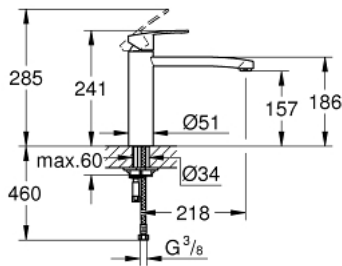

31 124 002 **EUROSTYLE COSMOPOLITAN SINGLE-LEVER SINK MIXER 1/2"**

PRODUCT DESCRIPTION

- Colour: chrome
- medium spout
- single hole installation
- GROHE LongLife finish
- GROHE SilkMove 35 mm ceramic cartridge
- mousseur
- adjustable flow rate limiter
- swivel tubular spout
- swivel area 140°
- flexible connection hoses
- rapid installation system

31 124 002 EUROSTYLE COSMOPOLITAN SINGLE-LEVER SINK MIXER 1/2"

SELECT SPARE PART: , January 2013 – now

- 1: Lever (Spare part-nr. 46726000)
 - 2: Shield (Spare part-nr. 46492000)
 - 3: Screw ring (Spare part-nr. 46815000)
 - 4: Cartridge (Spare part-nr. 46374000)
 - 5: Mousseur (Spare part-nr. 13929000)
 - 6: Repl. kit f. seal (Spare part-nr. 46760000)
 - 7: Shank mounting kit (Spare part-nr. 46671000)
 - 8: Mounting wrench (Spare part-nr. 19017000)*
 - 9: Socket spanner (Spare part-nr. 19332000)*
- * Optional accessories