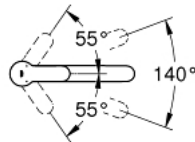

31 124 002 **EUROSTYLE COSMOPOLITAN SINGLE-LEVER SINK MIXER 1/2"**

PRODUCT DESCRIPTION

- Colour: chrome
- medium spout
- single hole installation
- GROHE LongLife finish
- GROHE SilkMove 35 mm ceramic cartridge
- mousseur
- adjustable flow rate limiter
- swivel tubular spout
- swivel area 140°
- flexible connection hoses
- rapid installation system

31 124 002 EUROSTYLE COSMOPOLITAN SINGLE-LEVER SINK MIXER 1/2"

SELECT SPARE PART: , January 2013 – now

- 1: Lever (Spare part-nr. 46726000)
 - 2: Shield (Spare part-nr. 46492000)
 - 3: Screw ring (Spare part-nr. 46815000)
 - 4: Cartridge (Spare part-nr. 46374000)
 - 5: Mousseur (Spare part-nr. 13929000)
 - 6: Repl. kit f. seal (Spare part-nr. 46760000)
 - 7: Shank mounting kit (Spare part-nr. 46671000)
 - 8: Mounting wrench (Spare part-nr. 19017000)*
 - 9: Socket spanner (Spare part-nr. 19332000)*
- * Optional accessories