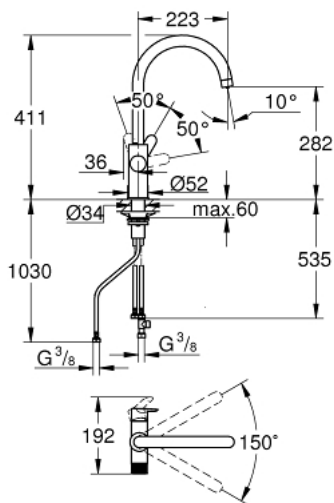

### PRODUCT DESCRIPTION

- Colour: chrome
- consisting of:
  - GROHE Blue single-lever sink mixer with filter function
  - single hole installation
  - C-spout
  - separate handle for filtered water
  - GROHE SilkMove 28 mm ceramic cartridge
  - swivel tubular spout, swivel area 150°
  - separate inner water ways for filtered and non-filtered water
  - flexible connection hoses

## 30 602 000 GROHE BLUE PURE AQA DRINK URBAN FILTER FAUCET

**SELECT SPARE PART:** , July 2021 – now

- 1: Lever (Spare part-nr. 46812000)
- 2: Fitting ring (Spare part-nr. 07419000)
- 3: Cartridge (Spare part-nr. 46963000)
- 4: Ceramic headpart, 1/2" (Spare part-nr. 48620000)
- 5: Mousseur GROHE Blue U and C spout (Spare part-nr. 48343000)
- 6: Shank fastening assembly (Spare part-nr. 48384000)
- 7: Support plate (Spare part-nr. 05334000)