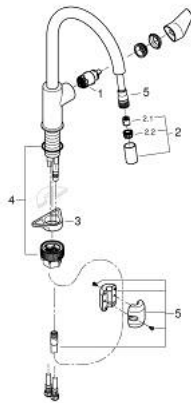

## 30 550 000 **STARTEDGE SINGLE-LEVER SINK MIXER 1/2"**

### PRODUCT DESCRIPTION

- Colour: chrome
- high spout
- single hole installation
- GROHE LongLife finish
- GROHE SmoothControl 28 mm ceramic cartridge
- Protected Water Ways no contact of water with lead or nickel inside the tap
- Pull-Out spout for greater flexibility
- mousseur spray
- adjustable flow rate limiter
- swivel tubular spout, swivel area 360°
- protected against backflow
- flexible connection hoses 3/8"
- min. recommended pressure 1.0 bar
- QuickMount included

## 30 550 000 **STARTEDGE SINGLE-LEVER SINK MIXER 1/2"**

**SELECT SPARE PART:** , June 2021 – now

- 1: Cartridge (Spare part-nr. 46963000)
- 2: Pull-Out spray (Spare part-nr. 48621000)
- 2.1: Non-return valve (Spare part-nr. 08565000)
- 2.2: Flow control (Spare part-nr. 48624000)
- 3: Support plate (Spare part-nr. 05334000)
- 4: Mounting set (Spare part-nr. 48477000)
- 5: Hose for sink mixer with pull-out dual spray or mousseur (Spare part-nr. 48293000)