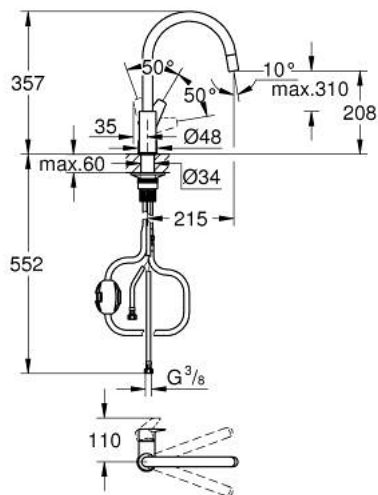

## 30 550 000 **STARTEDGE SINGLE-LEVER SINK MIXER 1/2"**

### PRODUCT DESCRIPTION

- Colour: chrome
- high spout
- single hole installation
- GROHE LongLife finish
- GROHE SmoothControl 28 mm ceramic cartridge
- Protected Water Ways no contact of water with lead or nickel inside the tap
- Pull-Out spout for greater flexibility
- mousseur spray
- adjustable flow rate limiter
- swivel tubular spout, swivel area 360°
- protected against backflow
- flexible connection hoses 3/8"
- min. recommended pressure 1.0 bar
- QuickMount included

## 30 550 000 **STARTEDGE SINGLE-LEVER SINK MIXER 1/2"**

**SELECT SPARE PART:** , June 2021 – now

- 1: Cartridge (Spare part-nr. 46963000)
- 2: Pull-Out spray (Spare part-nr. 48621000)
- 2.1: Non-return valve (Spare part-nr. 08565000)
- 2.2: Flow control (Spare part-nr. 48624000)
- 3: Support plate (Spare part-nr. 05334000)
- 4: Mounting set (Spare part-nr. 48477000)
- 5: Hose for sink mixer with pull-out dual spray or mousseur (Spare part-nr. 48293000)