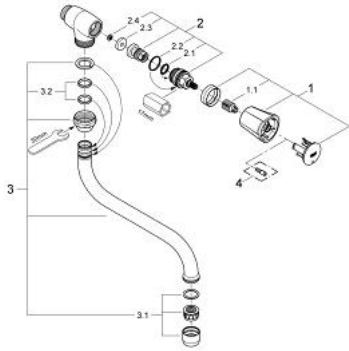

30 484 001 **COSTA L BIBTAP**

**PRODUCT DESCRIPTION**

- Colour: chrome
- wall mounted
- metal handle
- heat-insulated
- screwable
- marking: blue
- GROHE LongLife finish
- mousseur
- GROHE Long-Life headparts
- swivel tubular spout, swivel area 360°
- projection 200 mm
- maximum flow rate (at 3 bar): 13 l/min

## 30 484 001 COSTA L BIBTAP

**SELECT SPARE PART:** , June 2007 – now

1: Handle (Spare part-nr. 45994000)

1.1: Repl. kit f.handle fastening (Spare part-nr. 0538600M)

2: Headpart 1/2" (Spare part-nr. 07146000)

2.1: O-ring  $\varnothing 6 \times \varnothing 2$  (Spare part-nr. 0128300M)

2.2: O-ring  $\varnothing 18.2 \times \varnothing 1.7$  (Spare part-nr. 0392400M)

2.3: Ball seal dia. 9x6.8 mm (Spare part-nr. 0529100M)

3: Swivel tube spout (Spare part-nr. 13084000)

3.1: Mousseur (Spare part-nr. 13928000)

3.2: Sealing washer (Spare part-nr. 0128500M)

4: Screw for Costa/Avina products (Spare part-nr. 48013000)\*

\* Optional accessories