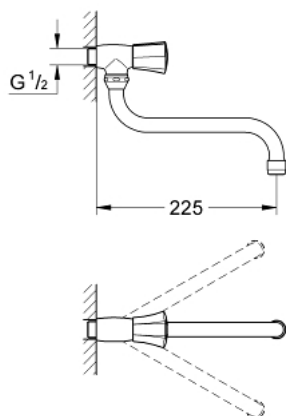

30 484 001 **COSTA L BIBTAP**

**PRODUCT DESCRIPTION**

- Colour: chrome
- wall mounted
- metal handle
- heat-insulated
- screwable
- marking: blue
- GROHE LongLife finish
- mousseur
- GROHE Long-Life headparts
- swivel tubular spout, swivel area 360°
- projection 200 mm
- maximum flow rate (at 3 bar): 13 l/min

## 30 484 001 COSTA L BIBTAP

**SELECT SPARE PART:** , June 2007 – now

1: Handle (Spare part-nr. 45994000)

1.1: Repl. kit f.handle fastening (Spare part-nr. 0538600M)

2: Headpart 1/2" (Spare part-nr. 07146000)

2.1: O-ring  $\varnothing 6 \times \varnothing 2$  (Spare part-nr. 0128300M)

2.2: O-ring  $\varnothing 18.2 \times \varnothing 1.7$  (Spare part-nr. 0392400M)

2.3: Ball seal dia. 9x6.8 mm (Spare part-nr. 0529100M)

3: Swivel tube spout (Spare part-nr. 13084000)

3.1: Mousseur (Spare part-nr. 13928000)

3.2: Sealing washer (Spare part-nr. 0128500M)

4: Screw for Costa/Avina products (Spare part-nr. 48013000)\*

\* Optional accessories