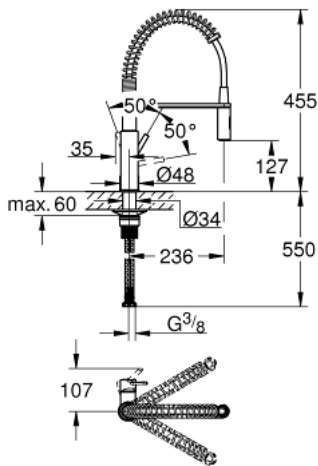

## 30 359 000 GET SINGLE-LEVER SINK MIXER 1/2"

### PRODUCT DESCRIPTION

- Colour: chrome
- single hole installation
- GROHE LongLife finish
- GROHE SilkMove 28 mm ceramic cartridge
- with integrated temperature limiter
- professional spray
- diverter: laminar spray/SpeedClean shower jet
- automatic return to laminar spray
- swivel spout
- swivel area 360°
- protected against backflow
- flexible connection hoses
- QuickMount included

30 359 000 **GET SINGLE-LEVER SINK MIXER 1/2"**

**SELECT SPARE PART:** , September 2017 – now

- 1: Lever (Spare part-nr. 48412000)
- 2: Cartridge (Spare part-nr. 46963000)
- 3: Pull-Out spray (Spare part-nr. 48413000)
  - 3.1: Non-return valve (Spare part-nr. 08565000)
  - 3.2: Flow straightener (Spare part-nr. 48275000)
- 4: Shower hose (Spare part-nr. 46871000)
- 5: Non-return valve (Spare part-nr. 08567000)
- 6: Support plate (Spare part-nr. 05334000)
- 7: Mounting set (Spare part-nr. 48477000)