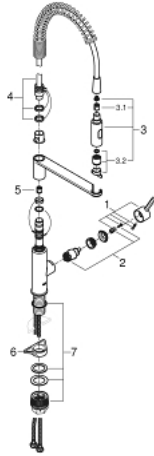

## 30 359 000 GET SINGLE-LEVER SINK MIXER 1/2"

### PRODUCT DESCRIPTION

- Colour: chrome
- single hole installation
- GROHE LongLife finish
- GROHE SilkMove 28 mm ceramic cartridge
- with integrated temperature limiter
- professional spray
- diverter: laminar spray/SpeedClean shower jet
- automatic return to laminar spray
- swivel spout
- swivel area 360°
- protected against backflow
- flexible connection hoses
- QuickMount included

30 359 000 **GET SINGLE-LEVER SINK MIXER 1/2"**

**SELECT SPARE PART:** , September 2017 – now

- 1: Lever (Spare part-nr. 48412000)
- 2: Cartridge (Spare part-nr. 46963000)
- 3: Pull-Out spray (Spare part-nr. 48413000)
  - 3.1: Non-return valve (Spare part-nr. 08565000)
  - 3.2: Flow straightener (Spare part-nr. 48275000)
- 4: Shower hose (Spare part-nr. 46871000)
- 5: Non-return valve (Spare part-nr. 08567000)
- 6: Support plate (Spare part-nr. 05334000)
- 7: Mounting set (Spare part-nr. 48477000)