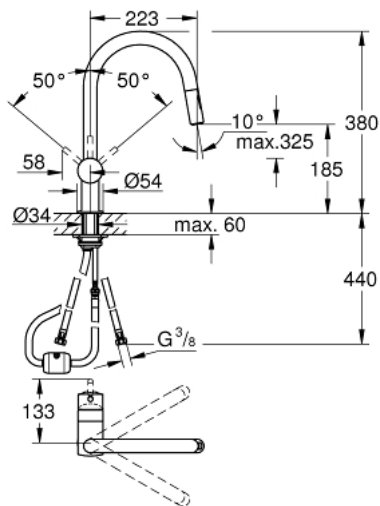

30 348 001 MINTA SINGLE-LEVER SINK MIXER 1/2"

PRODUCT DESCRIPTION

- Colour: chrome
- C-spout
- single hole installation
- GROHE SilkMove 46 mm ceramic cartridge
- GROHE LongLife finish
- Easy Docking Function guarantees easy retraction and smooth docking back to the starting position
- Pull-Out spout for greater flexibility
- Dual Spray - switch between laminar spray and SpeedClean shower jet using diverter
- adjustable flow rate limiter
- swivel tubular spout, swivel area 360°
- shorter lever (71 mm)
- integrated non-return valve
- protected against backflow
- flexible connection hoses
- rapid installation system

30 348 001 MINTA SINGLE-LEVER SINK MIXER 1/2"

SELECT SPARE PART: , July 2017 – now

- 1: Lever (Spare part-nr. 40684000)
 - 2: Shield (Spare part-nr. 46025000)
 - 3: Cartridge (Spare part-nr. 46048000)
 - 4: Hose for sink mixer with pull-out dual spray or mousseur (Spare part-nr. 48293000)
 - 5: Pull-Out spray (Spare part-nr. 48416000)
 - 5.1: Non-return valve (Spare part-nr. 08565000)
 - 5.2: Flow straightener (Spare part-nr. 48347000)
 - 6: Shank mounting kit (Spare part-nr. 46345000)
 - 7: Support plate (Spare part-nr. 05334000)
 - 8: Temperature limiter (Spare part-nr. 46375000)*
- * Optional accessories