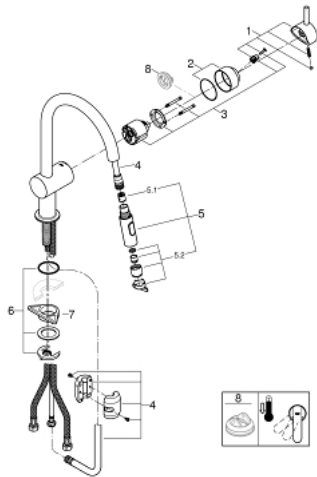

30 348 001 MINTA SINGLE-LEVER SINK MIXER 1/2"

PRODUCT DESCRIPTION

- Colour: chrome
- C-spout
- single hole installation
- GROHE SilkMove 46 mm ceramic cartridge
- GROHE LongLife finish
- Easy Docking Function guarantees easy retraction and smooth docking back to the starting position
- Pull-Out spout for greater flexibility
- Dual Spray - switch between laminar spray and SpeedClean shower jet using diverter
- adjustable flow rate limiter
- swivel tubular spout, swivel area 360°
- shorter lever (71 mm)
- integrated non-return valve
- protected against backflow
- flexible connection hoses
- rapid installation system

30 348 001 MINTA SINGLE-LEVER SINK MIXER 1/2"

SELECT SPARE PART: , July 2017 – now

- 1: Lever (Spare part-nr. 40684000)
 - 2: Shield (Spare part-nr. 46025000)
 - 3: Cartridge (Spare part-nr. 46048000)
 - 4: Hose for sink mixer with pull-out dual spray or mousseur (Spare part-nr. 48293000)
 - 5: Pull-Out spray (Spare part-nr. 48416000)
 - 5.1: Non-return valve (Spare part-nr. 08565000)
 - 5.2: Flow straightener (Spare part-nr. 48347000)
 - 6: Shank mounting kit (Spare part-nr. 46345000)
 - 7: Support plate (Spare part-nr. 05334000)
 - 8: Temperature limiter (Spare part-nr. 46375000)*
- * Optional accessories