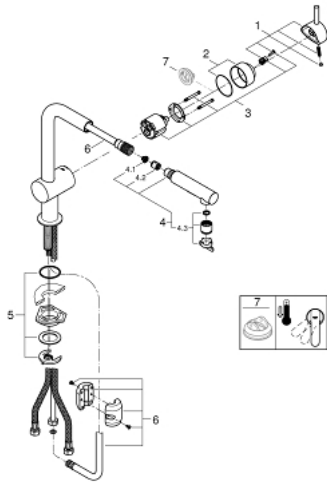

30 347 000 MINTA SINGLE-LEVER SINK MIXER 1/2"

PRODUCT DESCRIPTION

- Colour: chrome
- L-spout
- single hole installation
- GROHE LongLife finish
- GROHE SilkMove 46 mm ceramic cartridge
- Pull-Out spray for greater flexibility
- flow straightener
- Dual Spray - switch between laminar spray and SpeedClean shower jet using diverter
- automatic return to laminar spray
- adjustable flow rate limiter
- swivel tubular spout, swivel area 360°
- shorter lever (71 mm)
- integrated non-return valve
- protected against backflow
- flexible connection hoses
- rapid installation system
- min. recommended pressure 1.0 bar

30 347 000 MINTA SINGLE-LEVER SINK MIXER 1/2"

SELECT SPARE PART: , March 2017 – now

- 1: Lever (Spare part-nr. 40684000)
- 2: Shield (Spare part-nr. 46025000)
- 3: Cartridge (Spare part-nr. 46048000)
- 4: Pull-Out spray (Spare part-nr. 46926000)
- 4.1: Dirt strainer (Spare part-nr. 0676800M)
- 4.2: Non-return valve (Spare part-nr. 08565000)
- 4.3: Flow straightener (Spare part-nr. 48275000)
- 5: Shank mounting kit (Spare part-nr. 46345000)
- 6: Hose for sink mixer with pull-out dual spray or mousseur (Spare part-nr. 48293000)
- 7: Temperature limiter (Spare part-nr. 46375000)*