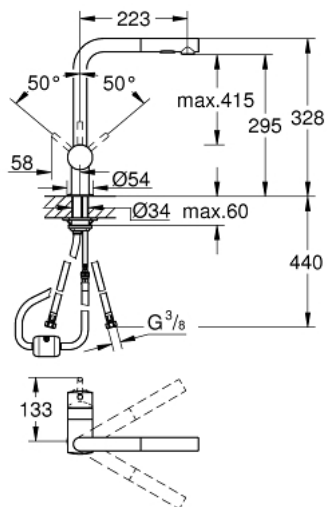

30 347 000 MINTA SINGLE-LEVER SINK MIXER 1/2"

PRODUCT DESCRIPTION

- Colour: chrome
- L-spout
- single hole installation
- GROHE LongLife finish
- GROHE SilkMove 46 mm ceramic cartridge
- Pull-Out spray for greater flexibility
- flow straightener
- Dual Spray - switch between laminar spray and SpeedClean shower jet using diverter
- automatic return to laminar spray
- adjustable flow rate limiter
- swivel tubular spout, swivel area 360°
- shorter lever (71 mm)
- integrated non-return valve
- protected against backflow
- flexible connection hoses
- rapid installation system
- min. recommended pressure 1.0 bar

30 347 000 MINTA SINGLE-LEVER SINK MIXER 1/2"

SELECT SPARE PART: , March 2017 – now

- 1: Lever (Spare part-nr. 40684000)
- 2: Shield (Spare part-nr. 46025000)
- 3: Cartridge (Spare part-nr. 46048000)
- 4: Pull-Out spray (Spare part-nr. 46926000)
- 4.1: Dirt strainer (Spare part-nr. 0676800M)
- 4.2: Non-return valve (Spare part-nr. 08565000)
- 4.3: Flow straightener (Spare part-nr. 48275000)
- 5: Shank mounting kit (Spare part-nr. 46345000)
- 6: Hose for sink mixer with pull-out dual spray or mousseur (Spare part-nr. 48293000)
- 7: Temperature limiter (Spare part-nr. 46375000)*