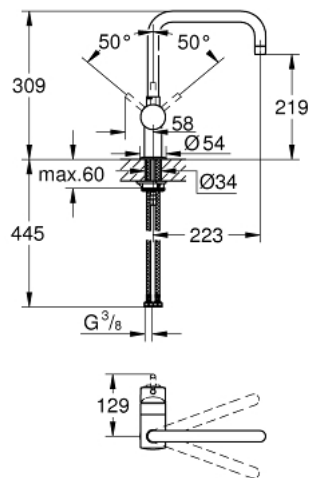

30 346 000 MINTA SINGLE-LEVER SINK MIXER 1/2"

PRODUCT DESCRIPTION

- Colour: chrome
- U-spout
- single hole installation
- GROHE LongLife finish
- GROHE SilkMove 46 mm ceramic cartridge
- adjustable flow rate limiter
- selectable swivel area: 0° / 150° / 360°
- swivel tubular spout
- shorter lever (71 mm)
- flexible connection hoses
- rapid installation system
- optional temperature limiter ref. no. 46 308

30 346 000 MINTA SINGLE-LEVER SINK MIXER 1/2"

SELECT SPARE PART: , March 2017 – now

- 1: Lever (Spare part-nr. 40684000)
- 2: Shield (Spare part-nr. 46025000)
- 3: Cartridge (Spare part-nr. 46048000)
- 4: Spout (Spare part-nr. 13096000)
- 4.1: Sealing washer (Spare part-nr. 0128500M)
- 4.2: Safety ring (Spare part-nr. 0485300M)
- 4.3: Mousseur (Spare part-nr. 13928000)
- 5: Shank mounting kit (Spare part-nr. 46249000)
- 6: Mounting wrench (Spare part-nr. 19017000)*
- 7: Temperature limiter (Spare part-nr. 46375000)*